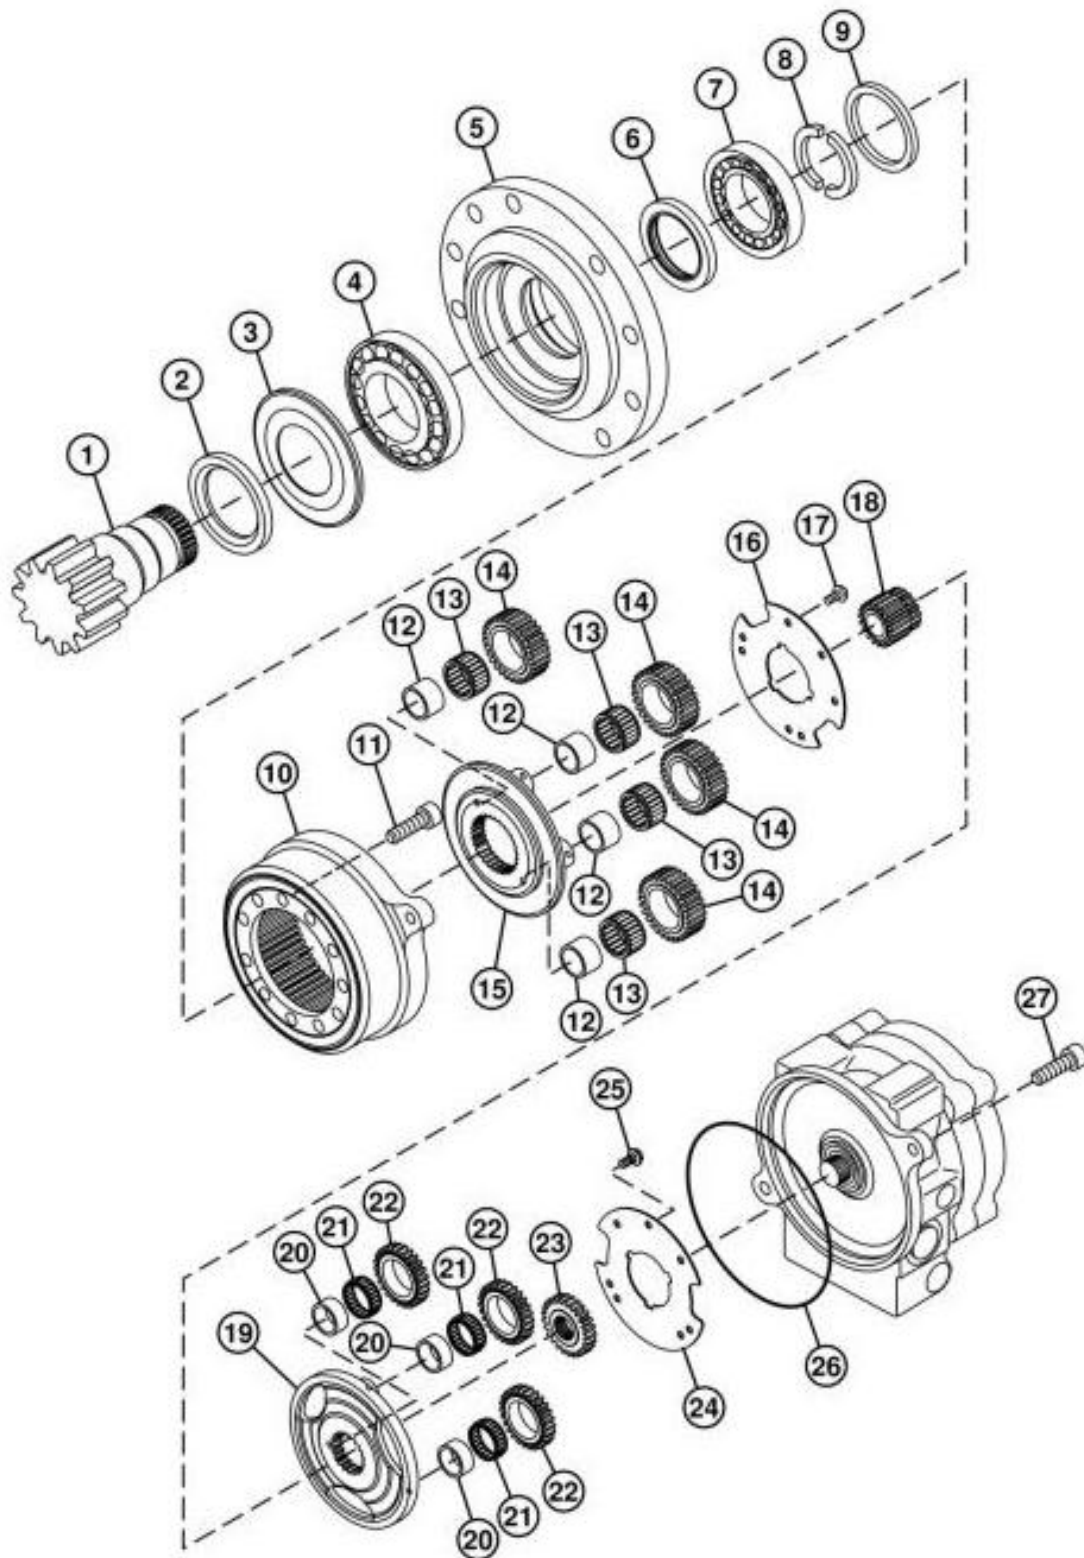

- General Information
- Specifications
- Serial Number Location
- Engine Specifications
- Engine Diagnostics
- Engine Tests and Adjustments
- Engine Repair
- Power Train
- Transmission
- Axles
- Differential
- PTO
- Hydraulic System
- Electrical System
- Electrical Tests and Diagnostics
- Wiring Diagram / Schematic
- Ignition and Charging
- Steering
- Brakes
- Wheels
- Operator's Platform
- Body Panels
- Disassembly and Assembly
- Diagnostics, Tests and Adjustments
- Troubleshooting
- and much more...

Swing Gearbox Disassemble and Assemble

[1] -

TX1047727

Swing Gearbox Exploded View

LEGEND:

1 Shaft

Thank you very much
for your reading.
Please click here
to get more information.