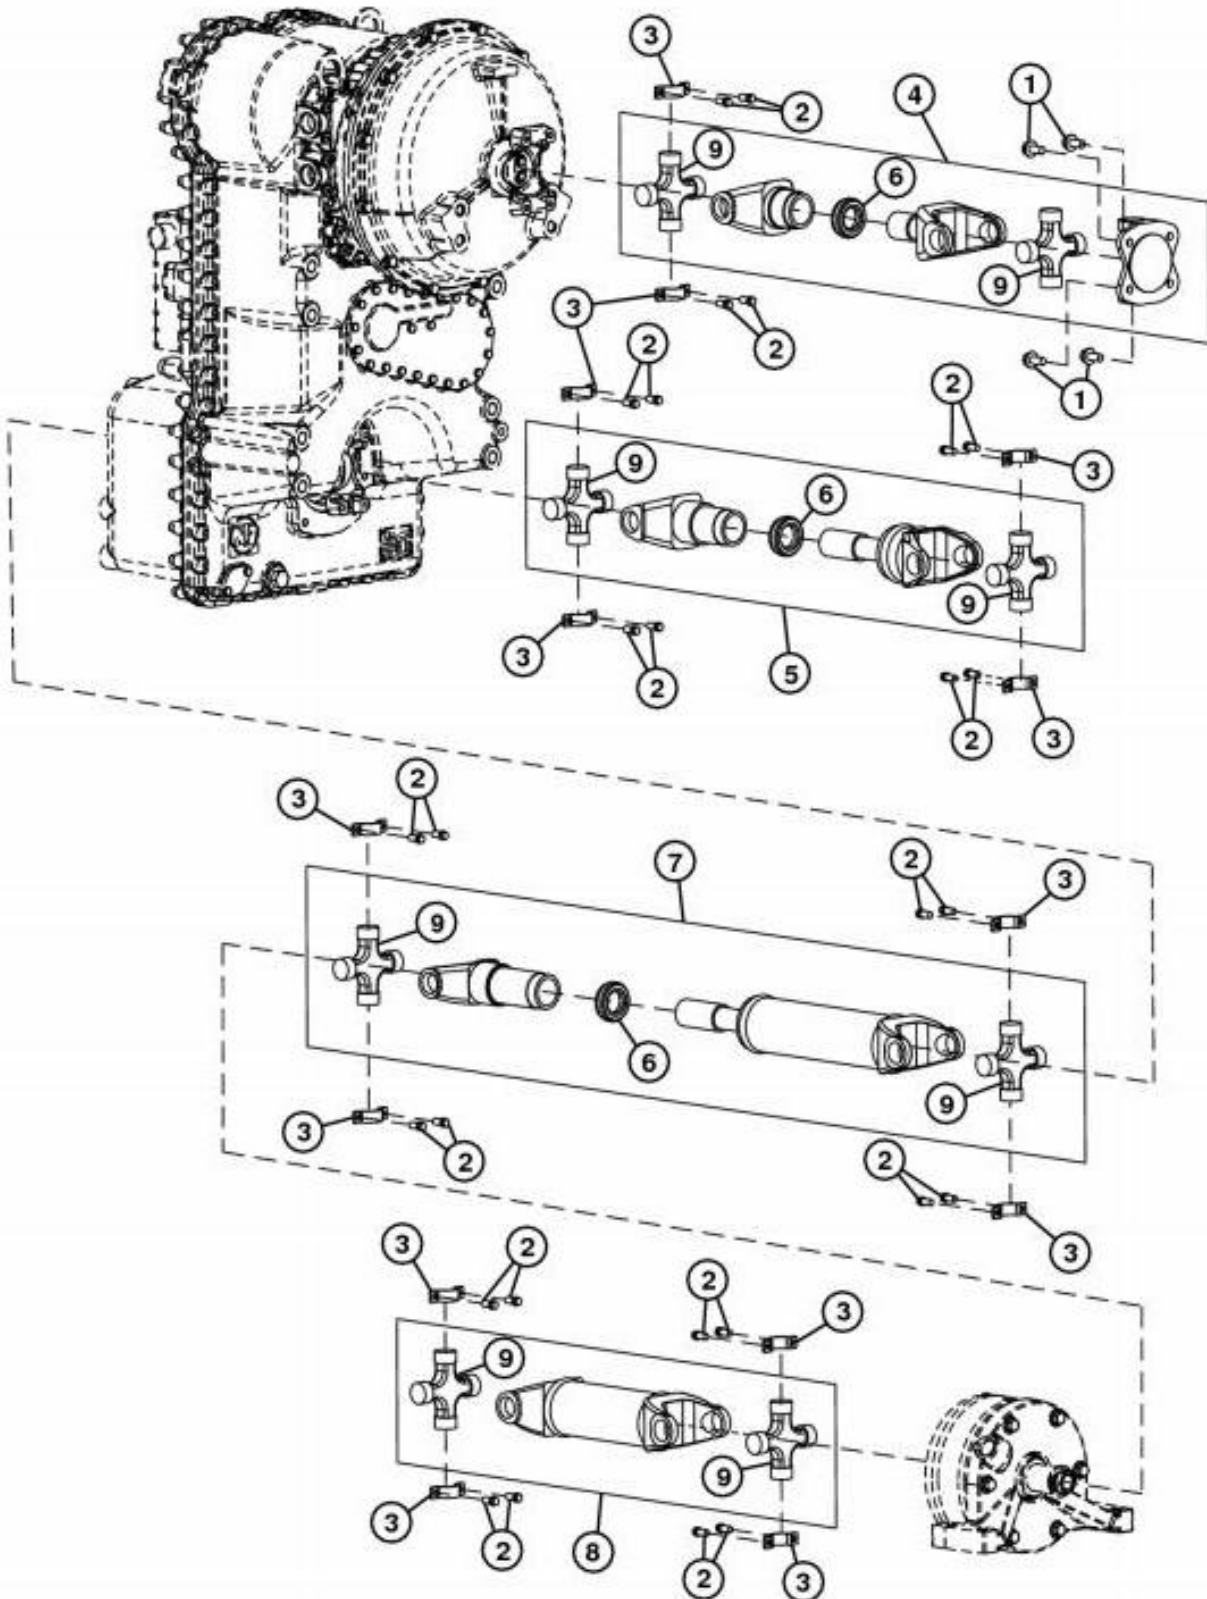

John Deere 315SL Backhoe Loader (PIN:1T0315SL**F273920-) Service Repair Technical Manual TM13304X19

544K 4WD Loader
(SN.642665-670307) with
Engine 6068HDW84 (iT4)

Covers: 315SL,1T0315SL**F273920-)

Type: Service Manual

- General Information
- Specifications
- Serial Number Location
- Engine Specifications
- Engine Diagnostics
- Engine Tests and Adjustments
- Engine Repair
- Power Train
- Transmission
- Axles
- Differential
- PTO
- Hydraulic System
- Electrical System
- Electrical Tests and Diagnostics
- Wiring Diagram / Schematic
- Ignition and Charging
- Steering
- Brakes
- Wheels
- Operator's Platform
- Body Panels
- Disassembly and Assembly
- Diagnostics, Tests and Adjustments
- Troubleshooting
- and much more...

Group 0225 - Input Drive Shafts and U-Joints

Universal Joint and Drive Shaft Remove and Install

TX1029271

Universal Joint and Drive Shaft Remove and Install

LEGEND:

- 1 Engine Drive Shaft to EngineCap Screw
- 2 Universal Joint Cap Screw