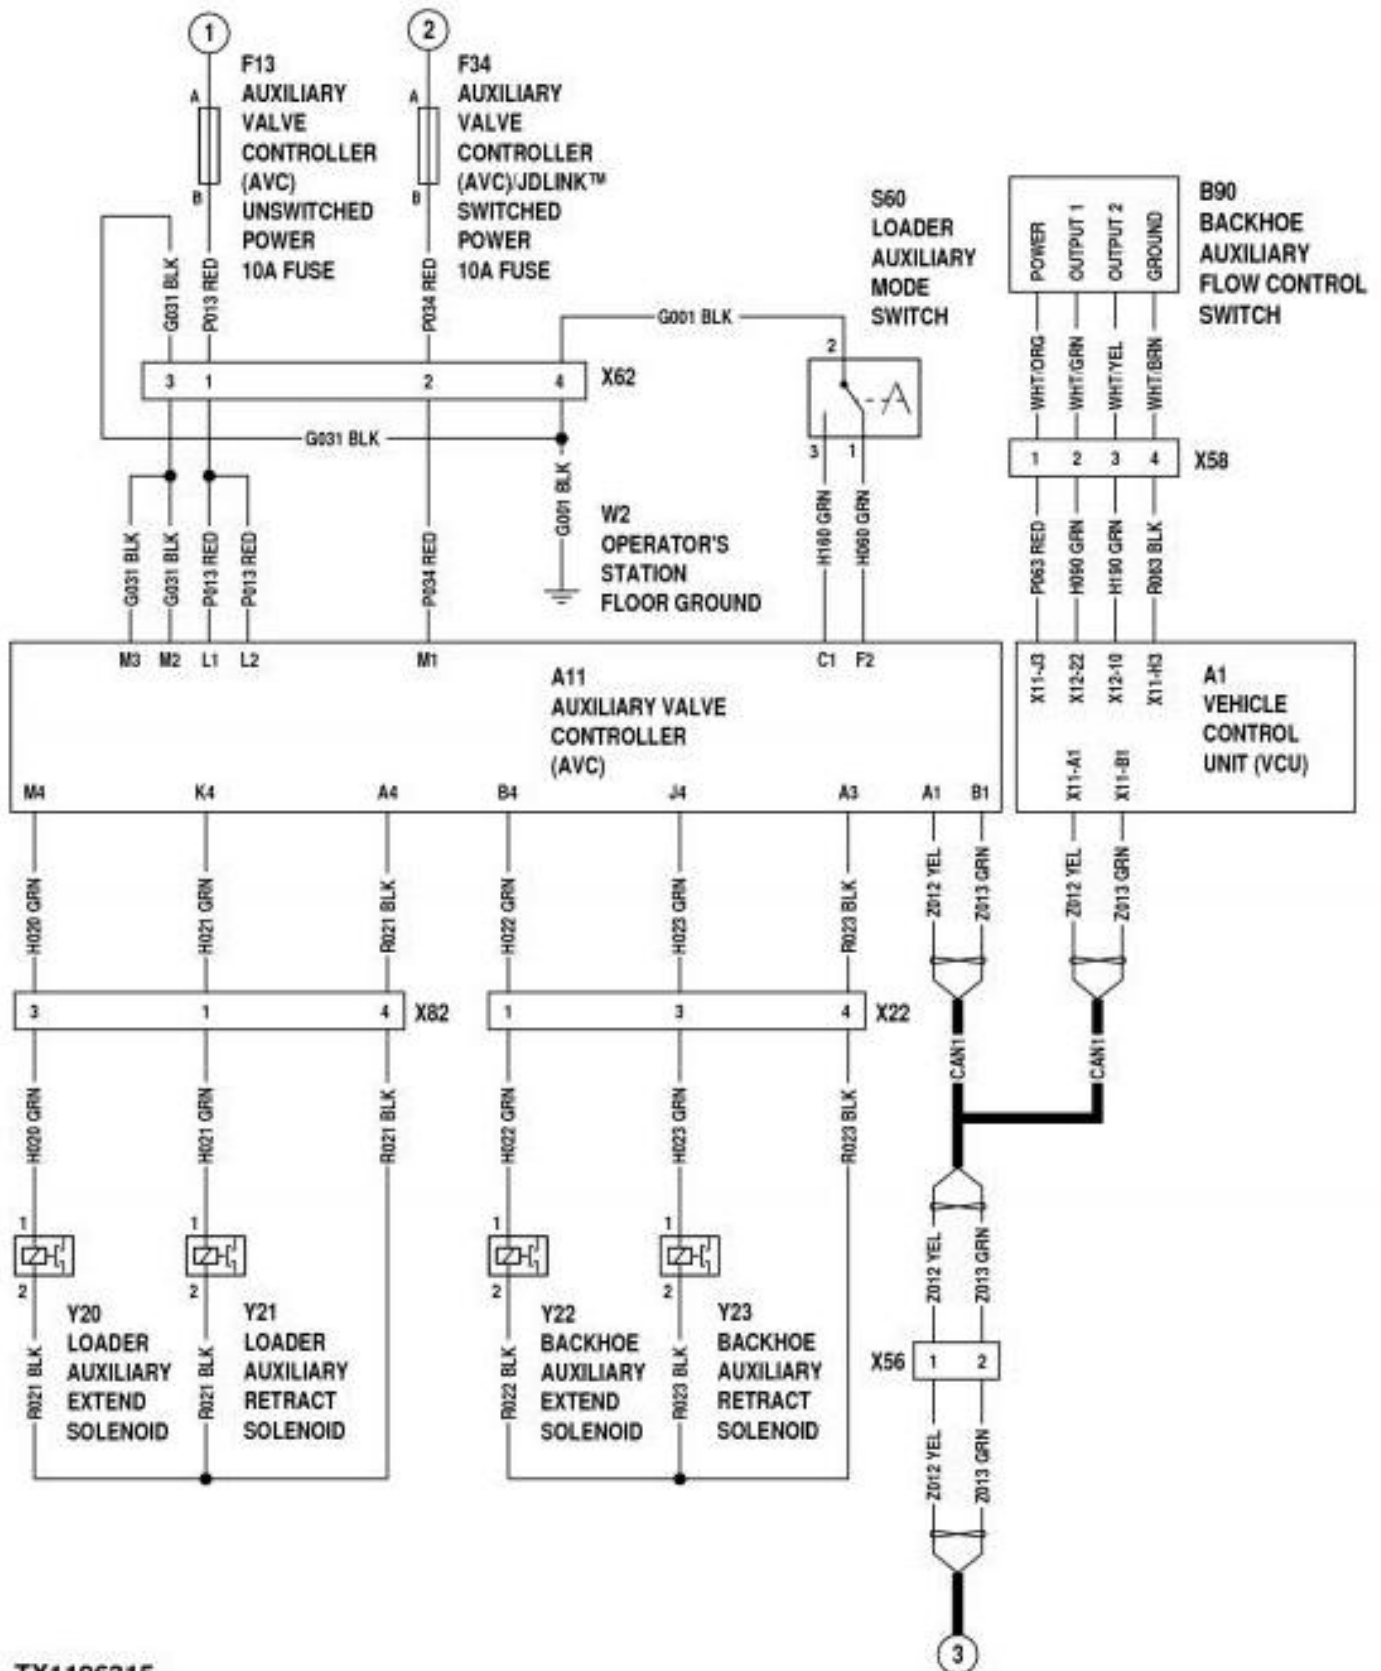

Auxiliary Valve Controller (AVC) Circuit Theory of Operation

If Equipped

TX1196315

Auxiliary Valve Controller (AVC) Theory of Operation

LEGEND:

1 Unswitched Battery Power