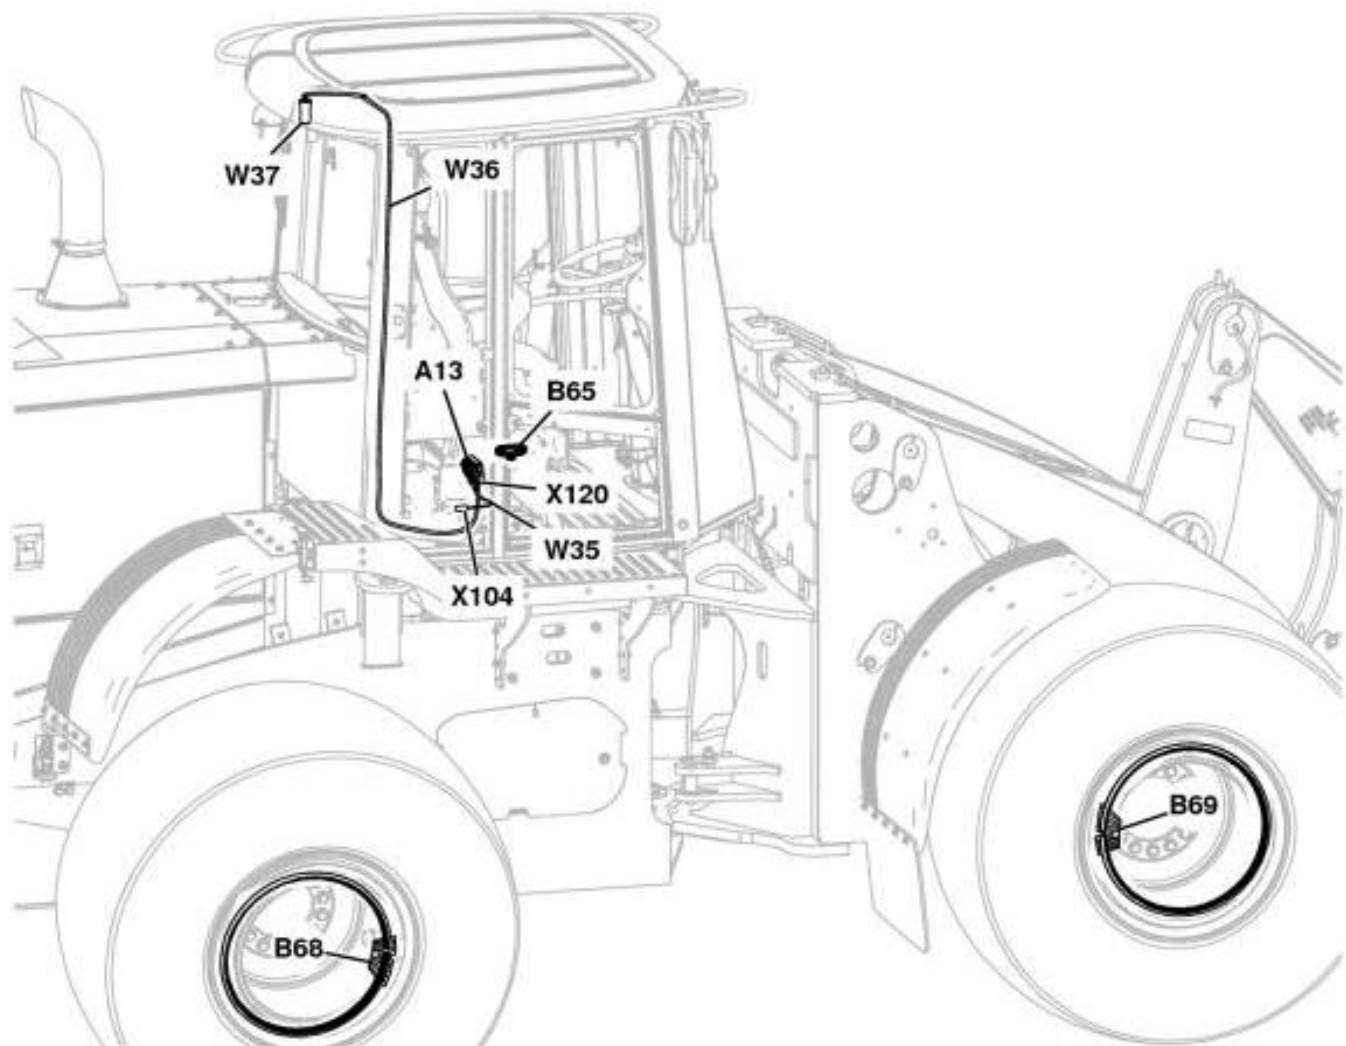

Tire Pressure Monitoring (TPM) System Harness (W35) Component Location

TX1077939

Tire Pressure Monitoring (TPM) System Harness (W35) Component Location—If Equipped

LEGEND:

A13	Tire Pressure Monitoring (TPM) Unit
B65	Ambient Air Pressure Sensor
B66	Left Front Tire Pressure Sensor (not shown)
B67	Left Rear Tire Pressure Sensor (not shown)
B68	Right Rear Tire Pressure Sensor
B69	Right Front Tire Pressure Sensor
W35	Tire Pressure Monitoring (TPM) System Harness
W36	Tire Pressure Monitoring (TPM) System Antenna Harness
W37	Tire Pressure Monitoring (TPM) System Antenna
X104	Tire Pressure Monitoring (TPM) System Connector-to-Load Center Harness Connector
X120	Antenna Harness-to-Tire Pressure Monitoring Unit Connector