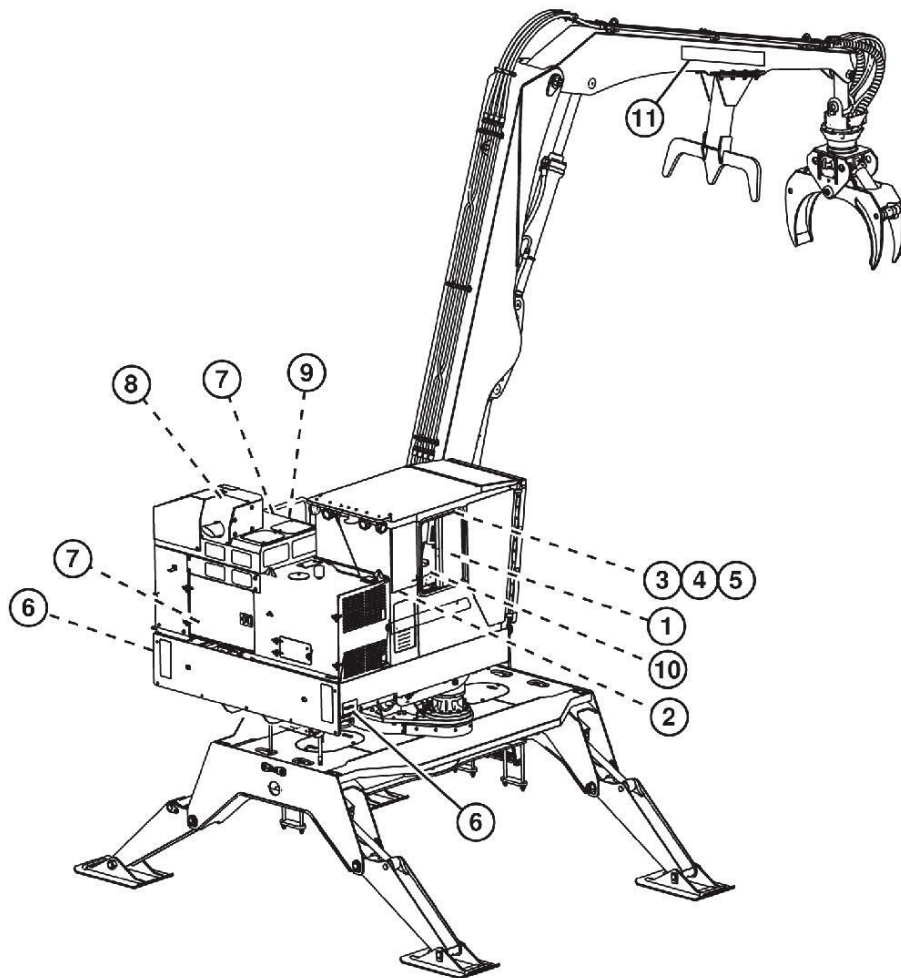

Safety Signs and Other Instructions

TX1214953

TX1214953-UN: Safety Signs and Other Instructions

LEGEND:

1-WARNING, Use Seat Belt

2-Protective Structure Certification—FOPS/OFPS

3-CAUTION, Prevent Machine Fires

4-CAUTION, Operate Machine Safely

5-DANGER, Avoid Electric Lines

6-WARNING, Stay Clear (2 used)

7-WARNING, Exposed Fan and Belts (2 used)

8-WARNING, Pressurized System

9-DANGER, Start Only From Seat

10-IMPORTANT, Alternative Exit

11-STAY CLEAR (2 used)

1. WARNING, Use Seat Belt

Avoid crushing DO NOT JUMP if machine tips

USE SEAT BELT

This safety label is located inside the cab on the right-side window.