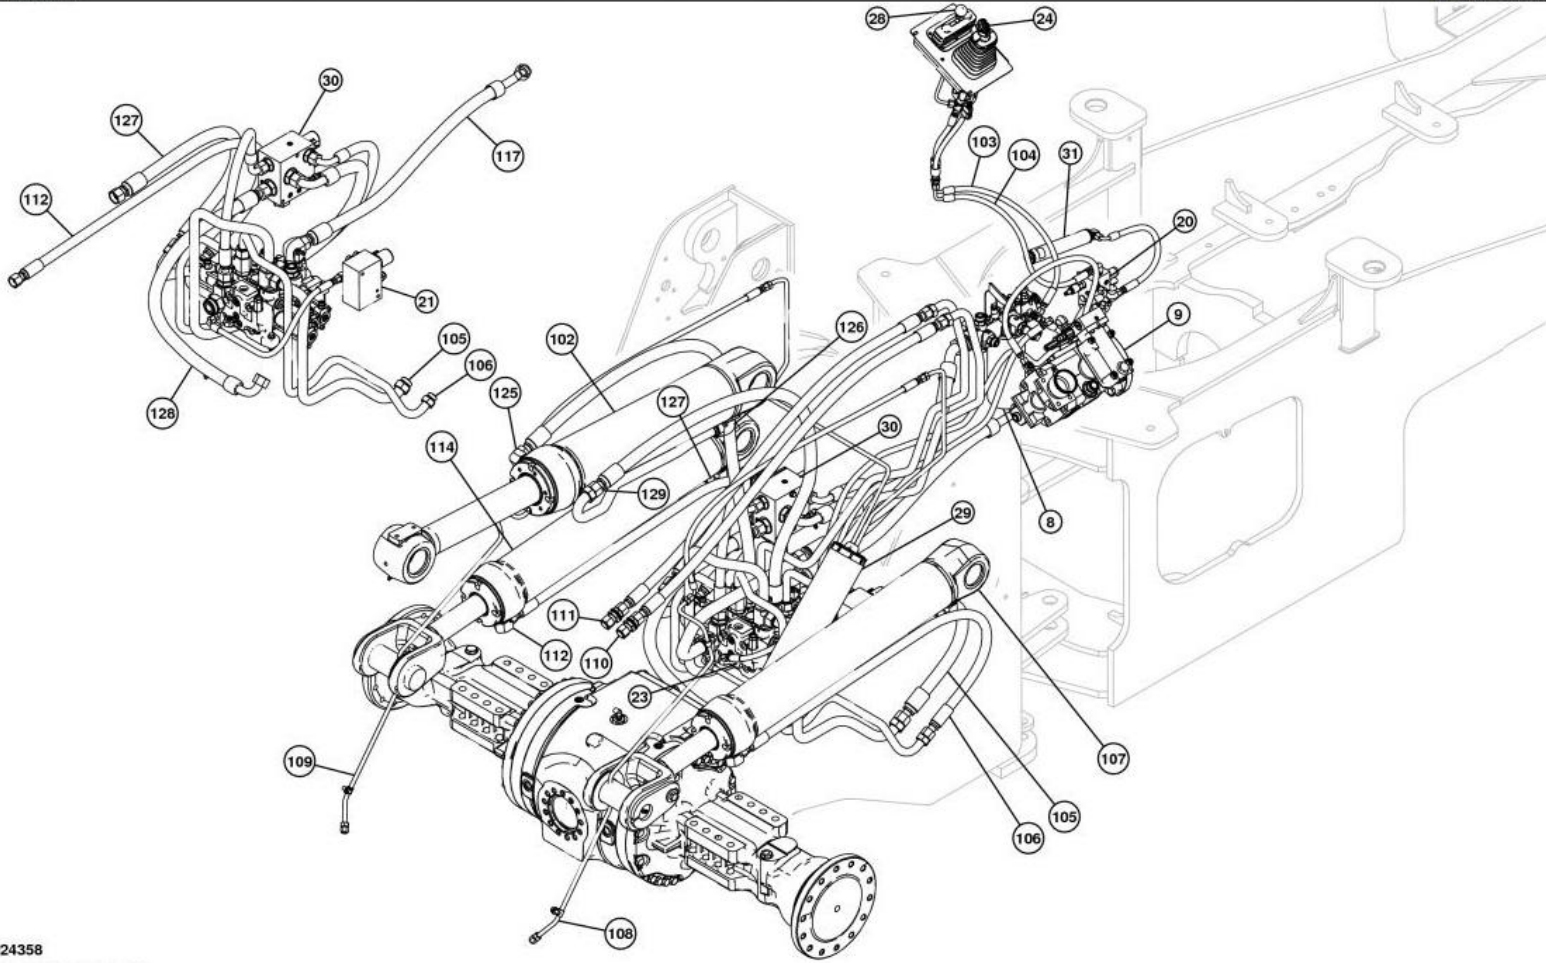

TX1024358
Loader Control Valve Component Location