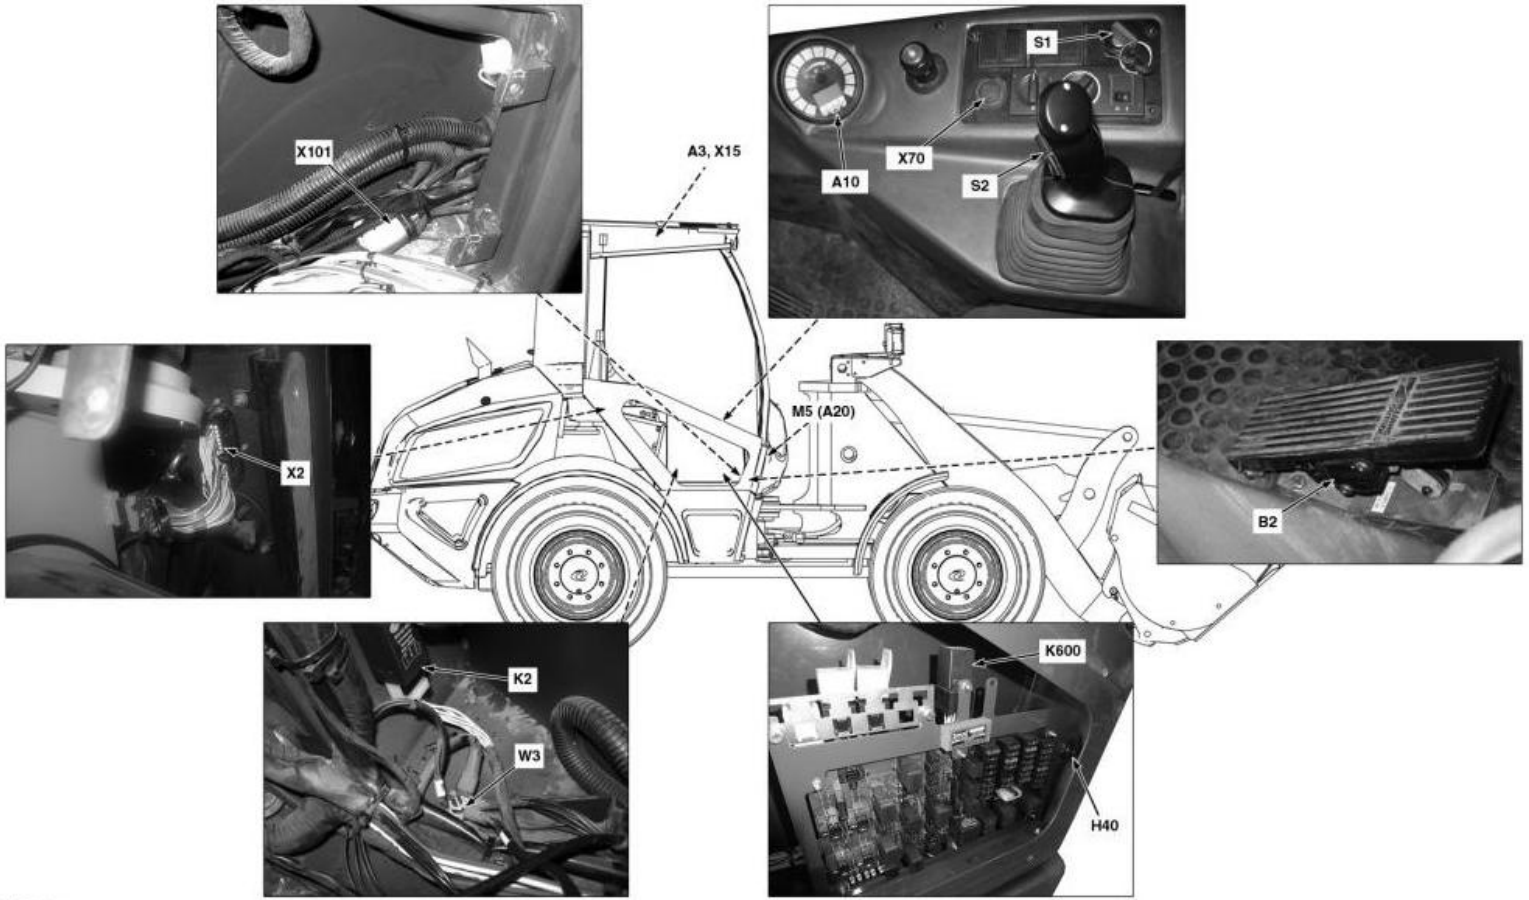

TX1141683A

Cab Harness (WB) Component Location