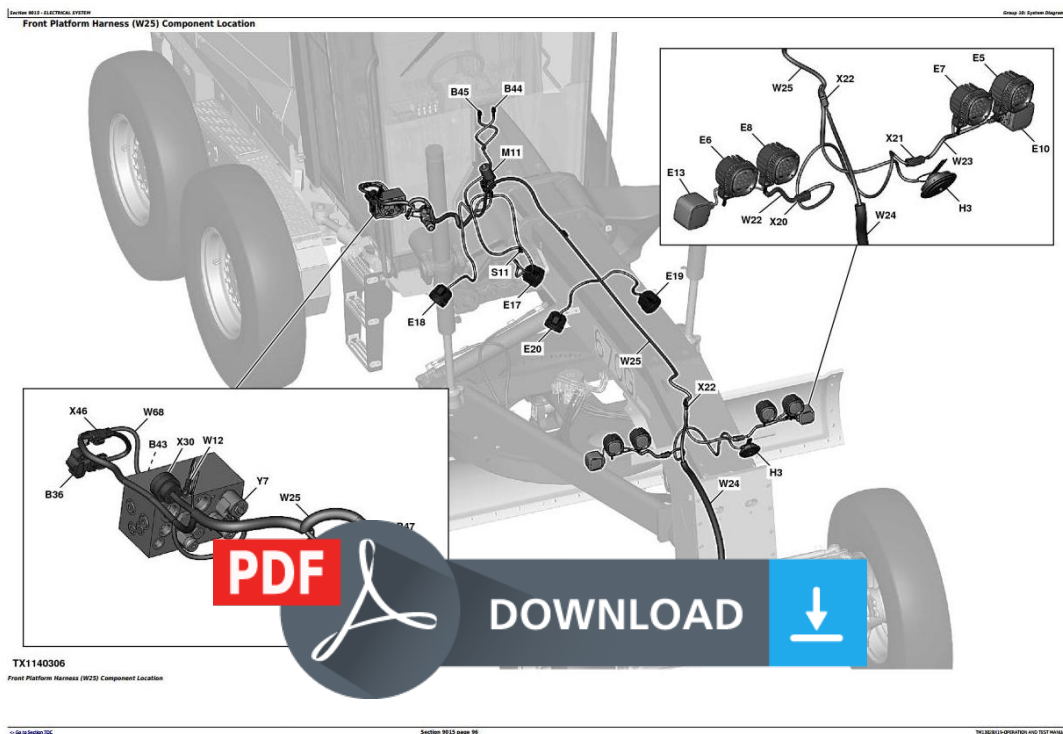

John Deere 544K 4WD Loader (SN.E642665-670307) w.Engine 6068HDW84 Diagnostic Service Manual (TM12097)

Covers: 544K,1DW544KZ**E642665-)

Type: Service Manual

Language: English

Pages: 1487

Format: PDF

Features: Bookmarked, searchable, printable

Compatibility: Windows/Mac/Tablet/Mobile

This service manual contains important information for the maintenance, troubleshooting and servicing of the **John Deere 544K 4WD Loader (SN.E642665-670307) w.Engine 6068HDW84 Diagnostic Service Manual (TM12097)**

- General Information
- Specifications
- Serial Number Location
- Engine Specifications
- Engine Diagnostics
- Engine Tests and Adjustments
- Engine Repair
- Power Train
- Transmission
- Axles
- Differential
- PTO
- Hydraulic System
- Electrical System
- Electrical Tests and Diagnostics
- Wiring Diagram / Schematic
- Ignition and Charging
- Steering
- Brakes
- Wheels
- Operator's Platform
- Body Panels
- Disassembly and Assembly
- Diagnostics, Tests and Adjustments
- Troubleshooting
- and much more...

Install bushing in charge pump cover.

[14] - Install charge pump cover (2) making sure hole (1) in cover aligns correctly with alignment pin (3).

[15] -

**LEGEND:**

- 1 Retaining Plate
2 Cap Screw (6 used)
3 Cap Screw and Washers
4 O-Ring