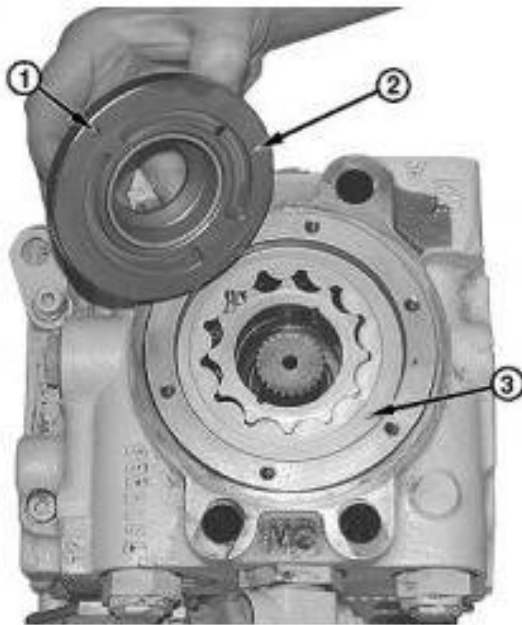

- General Information
- Specifications
- Serial Number Location
- Engine Specifications
- Engine Diagnostics
- Engine Tests and Adjustments
- Engine Repair
- Power Train
- Transmission
- Axles
- Differential
- PTO
- Hydraulic System
- Electrical System
- Electrical Tests and Diagnostics
- Wiring Diagram / Schematic
- Ignition and Charging
- Steering
- Brakes
- Wheels
- Operator's Platform
- Body Panels
- Disassembly and Assembly
- Diagnostics, Tests and Adjustments
- Troubleshooting
- and much more...

**LEGEND:**

- 1 Auxiliary Drive Coupling

Auxiliary Drive Coupling

Install auxiliary drive coupling (1).

[13] -

**LEGEND:**

- 1 Hole in Cover
2 Charge Pump Cover
3 Alignment Pin

Charge Pump Cover, Hole & Alignment Pin