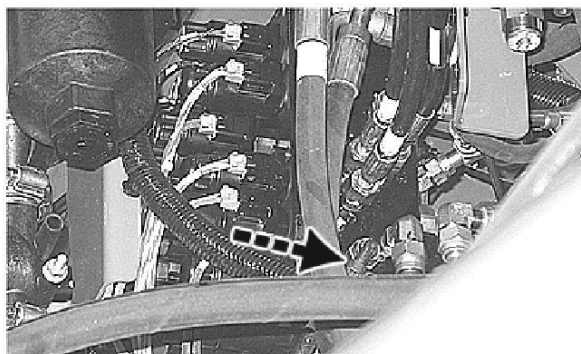

N100279-UN: Location Line Art

N106902-UN: V10 Right-Hand Fold Relief Valve