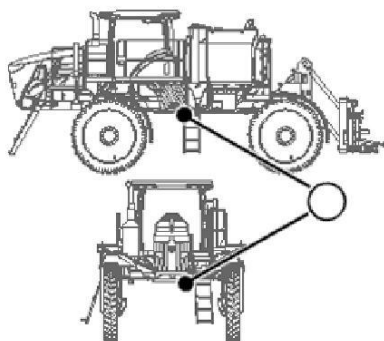

V9 — Load Sense Relief Valve