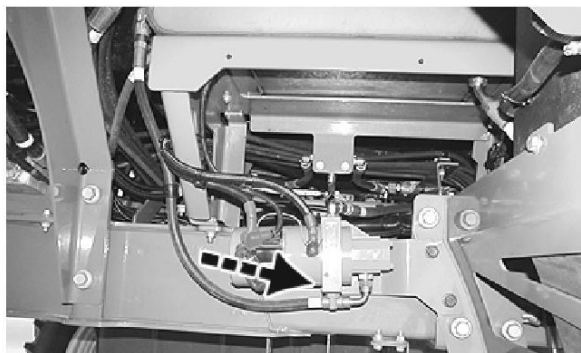

### V8 — Steering Load Sense Shuttle Valve

N106400-UN: Location Line Art

N106171-UN: V8 Steering Load Sense Relief Valve

OUHX149,0002A24-19-20161130