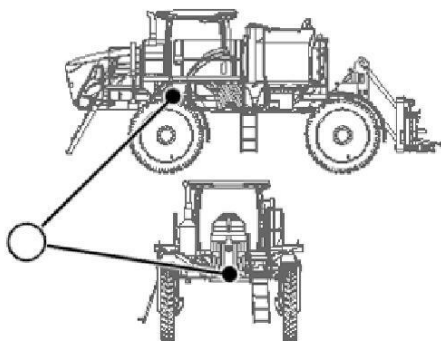

V7 — Priority Valve