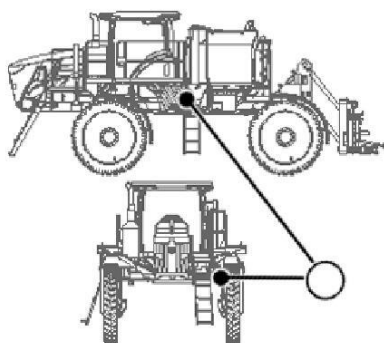

### V7 — Priority Valve

N106092-UN: Location Line Art

N113622-UN: V7 Priority Valve

OUHX149,0002A23-19-20161130

### V8 — Steering Load Sense Shuttle Valve

N106400-UN: Location Line Art

N106171-UN: V8 Steering Load Sense Relief Valve

OUHX149,0002A24-19-20161130