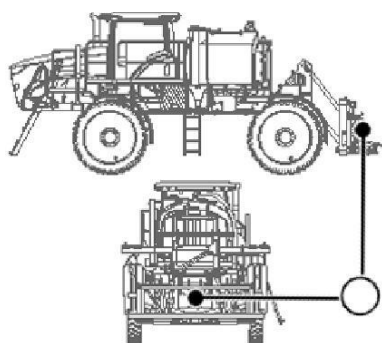

### V8 — Steering Load Sense Shuttle Valve

N106400-UN: Location Line Art

N106171-UN: V8 Steering Load Sense Relief Valve

OUHX149,0002A24-19-20161130

### V9 — Load Sense Relief Valve

N100632-UN: Location Line Art

N106371-UN: V9 Load Sense Relief Valve

OUHX149,0002A25-19-20161130

### V10 — Right-Hand Fold Relief Valve

N100279-UN: Location Line Art

N106902-UN: V10 Right-Hand Fold Relief Valve

OUHX149,0002A26-19-20161130

Thank you very much  
for your reading.  
Please click here  
to get more information.