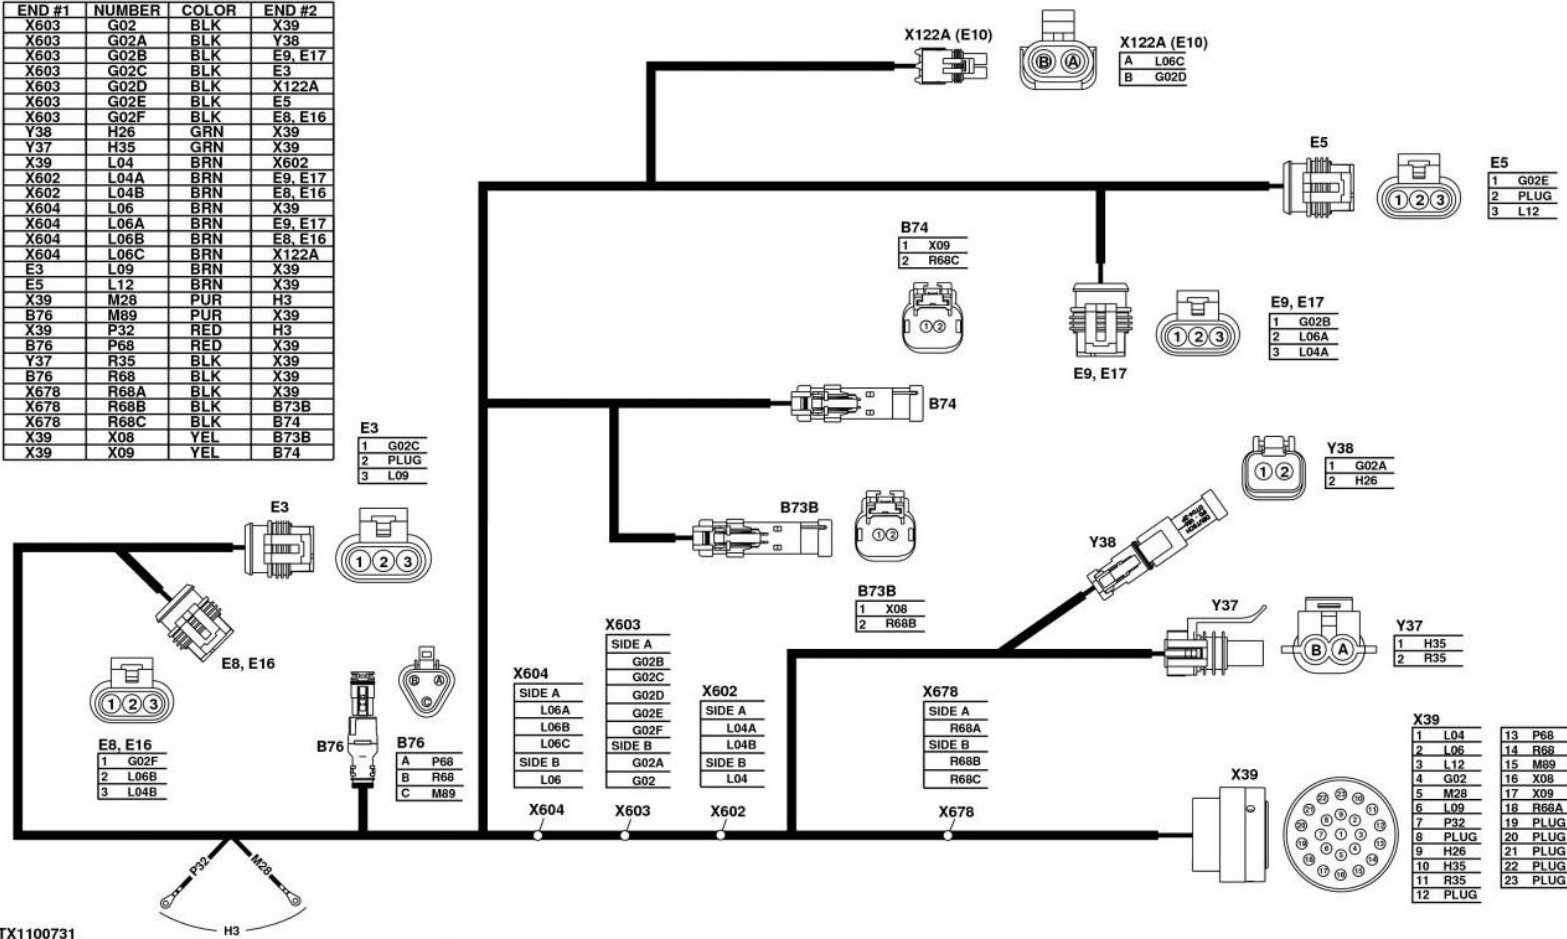

Rear Frame Harness (W13) Wiring Diagram

END #1	NUMBER	COLOR	END #2
X603	G02	BLK	X39
X603	G02A	BLK	Y38
X603	G02B	BLK	E9, E17
X603	G02C	BLK	E3
X603	G02D	BLK	X122A
X603	G02E	BLK	E5
X603	G02F	BLK	E8, E16
Y38	H26	GRN	X39
Y37	H35	GRN	X39
X39	L04	BRN	X602
X602	L04A	BRN	E9, E17
X602	L04B	BRN	E8, E16
X604	L06	BRN	X39
X604	L06A	BRN	E9, E17
X604	L06B	BRN	E8, E16
X604	L06C	BRN	X122A
E3	L09	BRN	X39
E5	L12	BRN	X39
X39	M28	PUR	H3
B76	M89	PUR	X39
X39	P32	RED	H3
B76	P68	RED	X39
Y37	R35	BLK	X39
B76	R68	BLK	X39
X678	R68A	BLK	X39
X678	R68B	BLK	B73B
X678	R68C	BLK	B74
X39	X08	YEL	B73B
X39	X09	YEL	B74

TX1100731
Rear Frame Harness (W13) Wiring Diagram