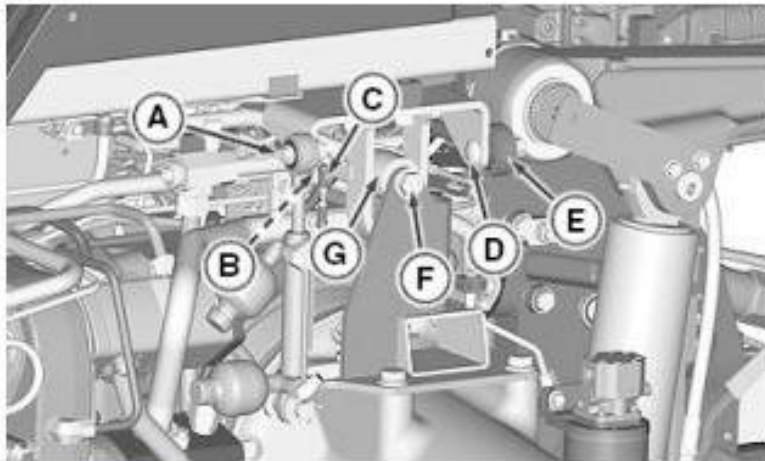

[28] -

**LEGEND:**

- |   |                     |
|---|---------------------|
| A | JDG19 Lift Brackets |
| B | JT07336 Lift Sling  |

Install JDG19 Lifting Eyes (A).

[29] - Using an overhead hoist attach JT07336 Lift Sling (B) and raise slightly.

[30] -

**LEGEND:**

- |   |             |
|---|-------------|
| A | Cap Screw   |
| B | Nut         |
| C | Ball Joint  |
| D | Cap Screw   |
| E | Panhard Rod |
| F | Cap Screw   |
| G | Bushing     |

**For tractors equipped with cab suspension, perform the following:**