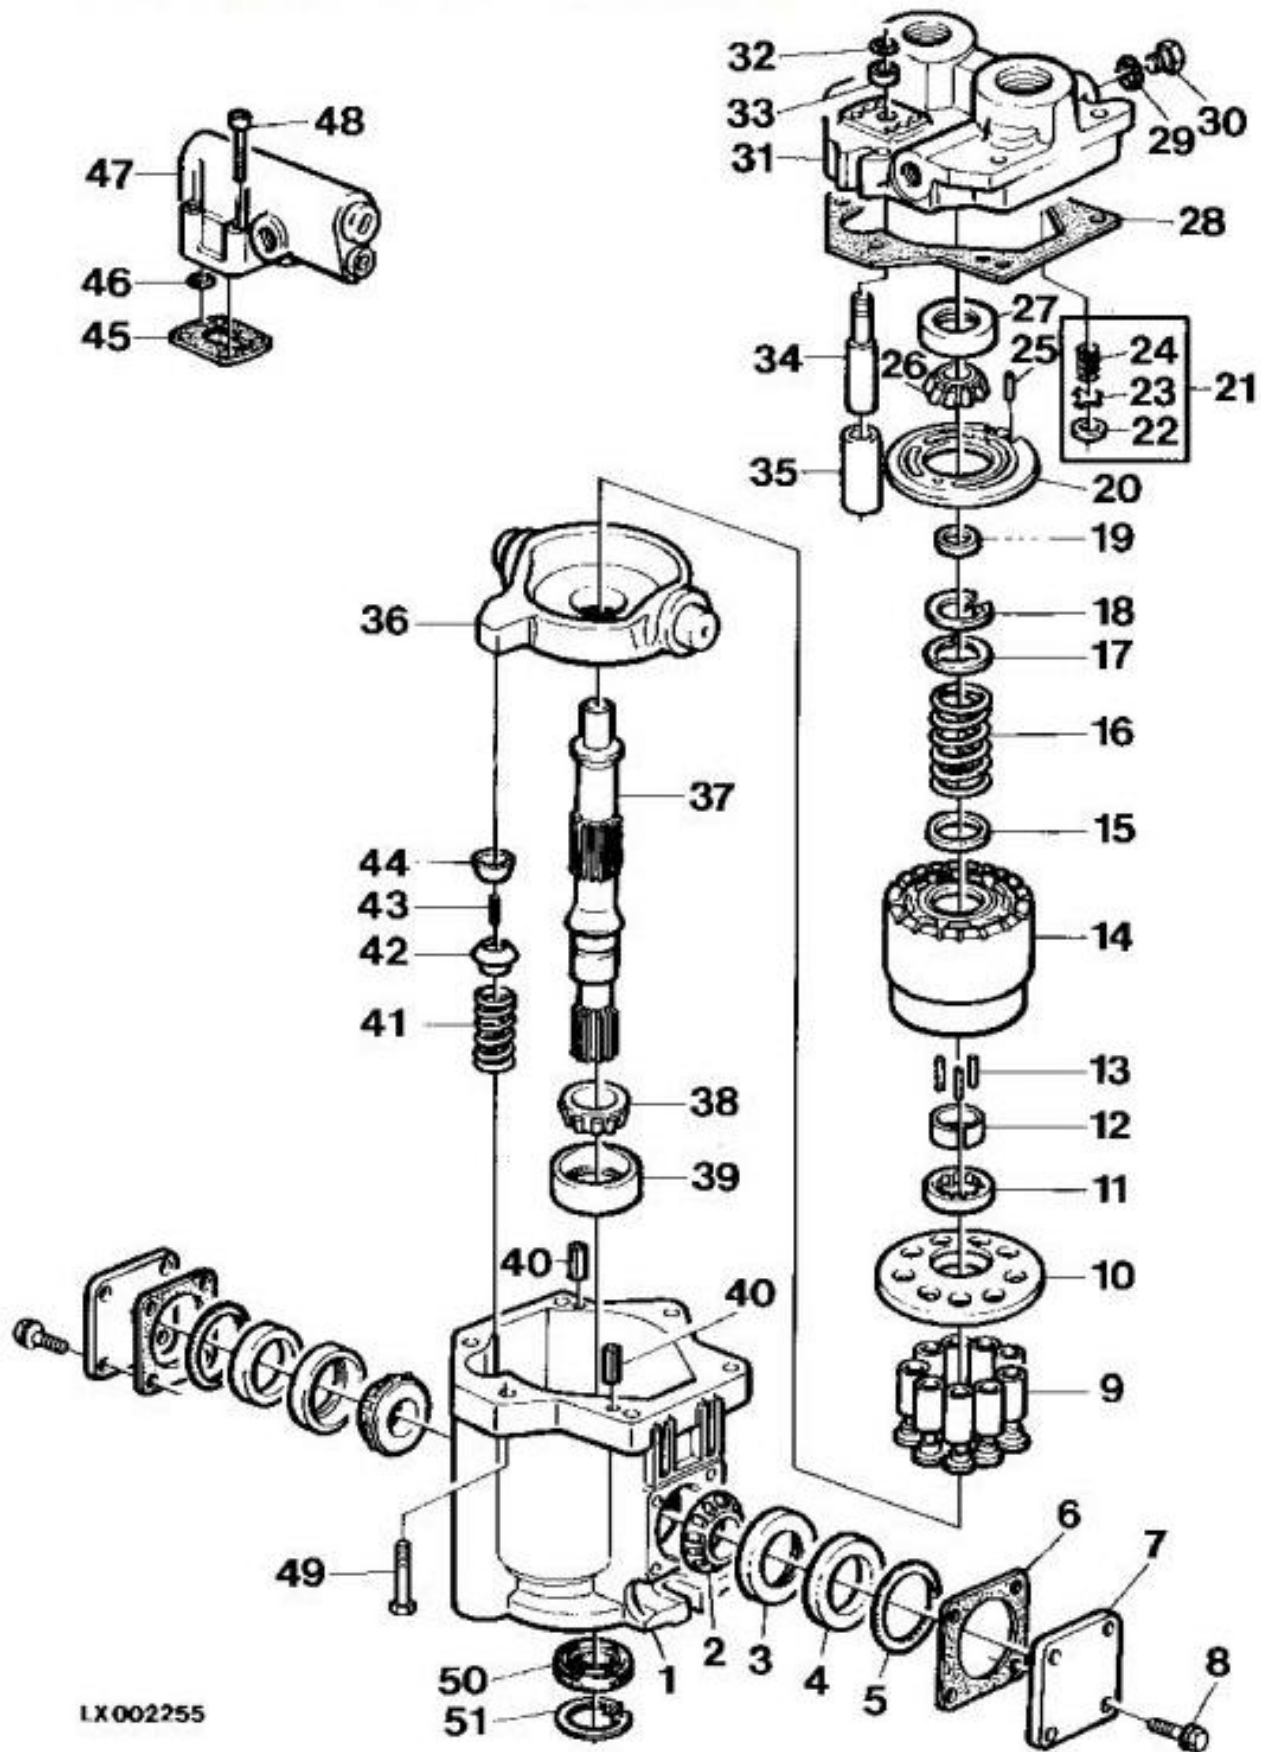

- General Information
- Specifications
- Serial Number Location
- Engine Specifications
- Engine Diagnostics
- Engine Tests and Adjustments
- Engine Repair
- Power Train
- Transmission
- Axles
- Differential
- PTO
- Hydraulic System
- Electrical System
- Electrical Tests and Diagnostics
- Wiring Diagram / Schematic
- Ignition and Charging
- Steering
- Brakes
- Wheels
- Operator's Platform
- Body Panels
- Disassembly and Assembly
- Diagnostics, Tests and Adjustments
- Troubleshooting
- and much more...

# 40 cm<sup>3</sup> hydraulic pump - Exploded view

LX002255