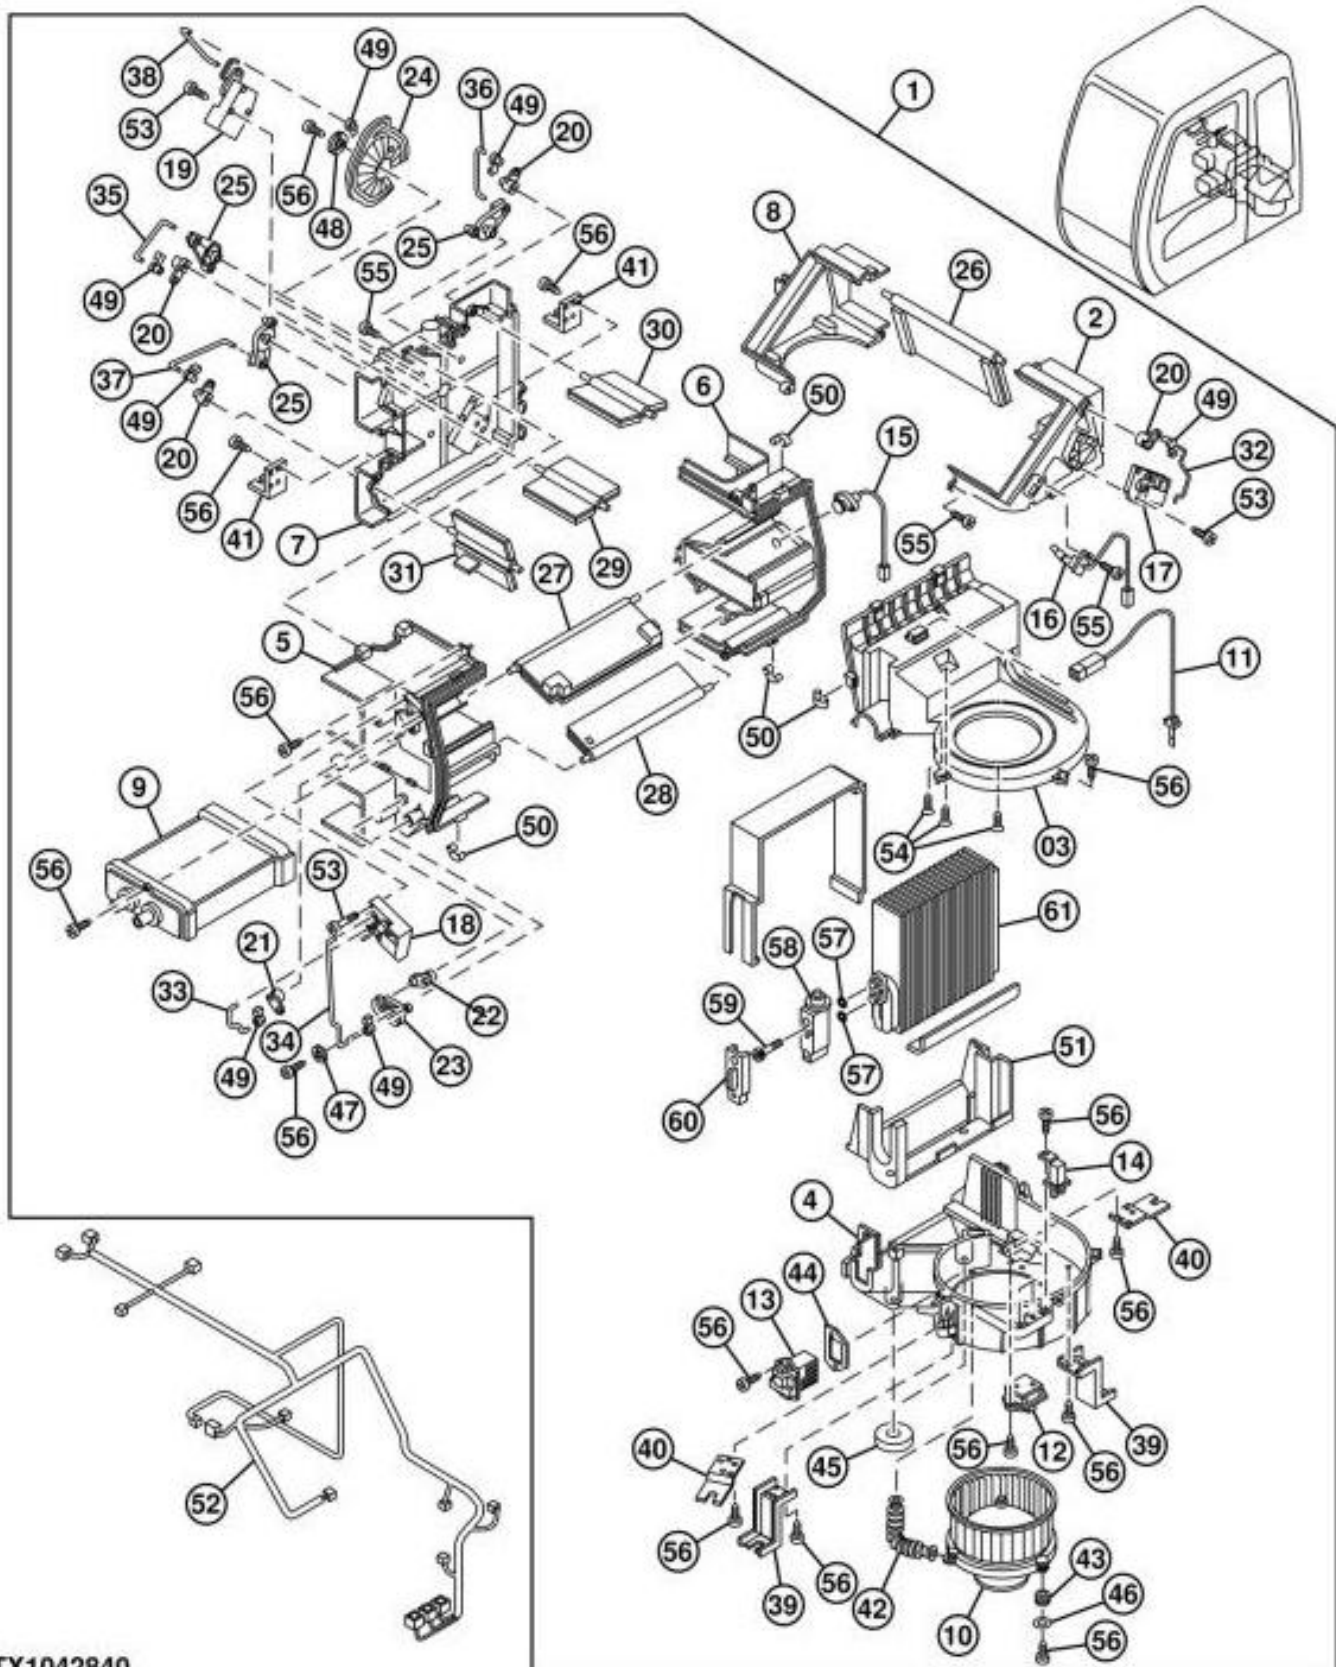

Air Conditioner and Heater Repair

Remove and Install Air Conditioner and Heater

TX1042840

Air Conditioner and Heater Parts

LEGEND: