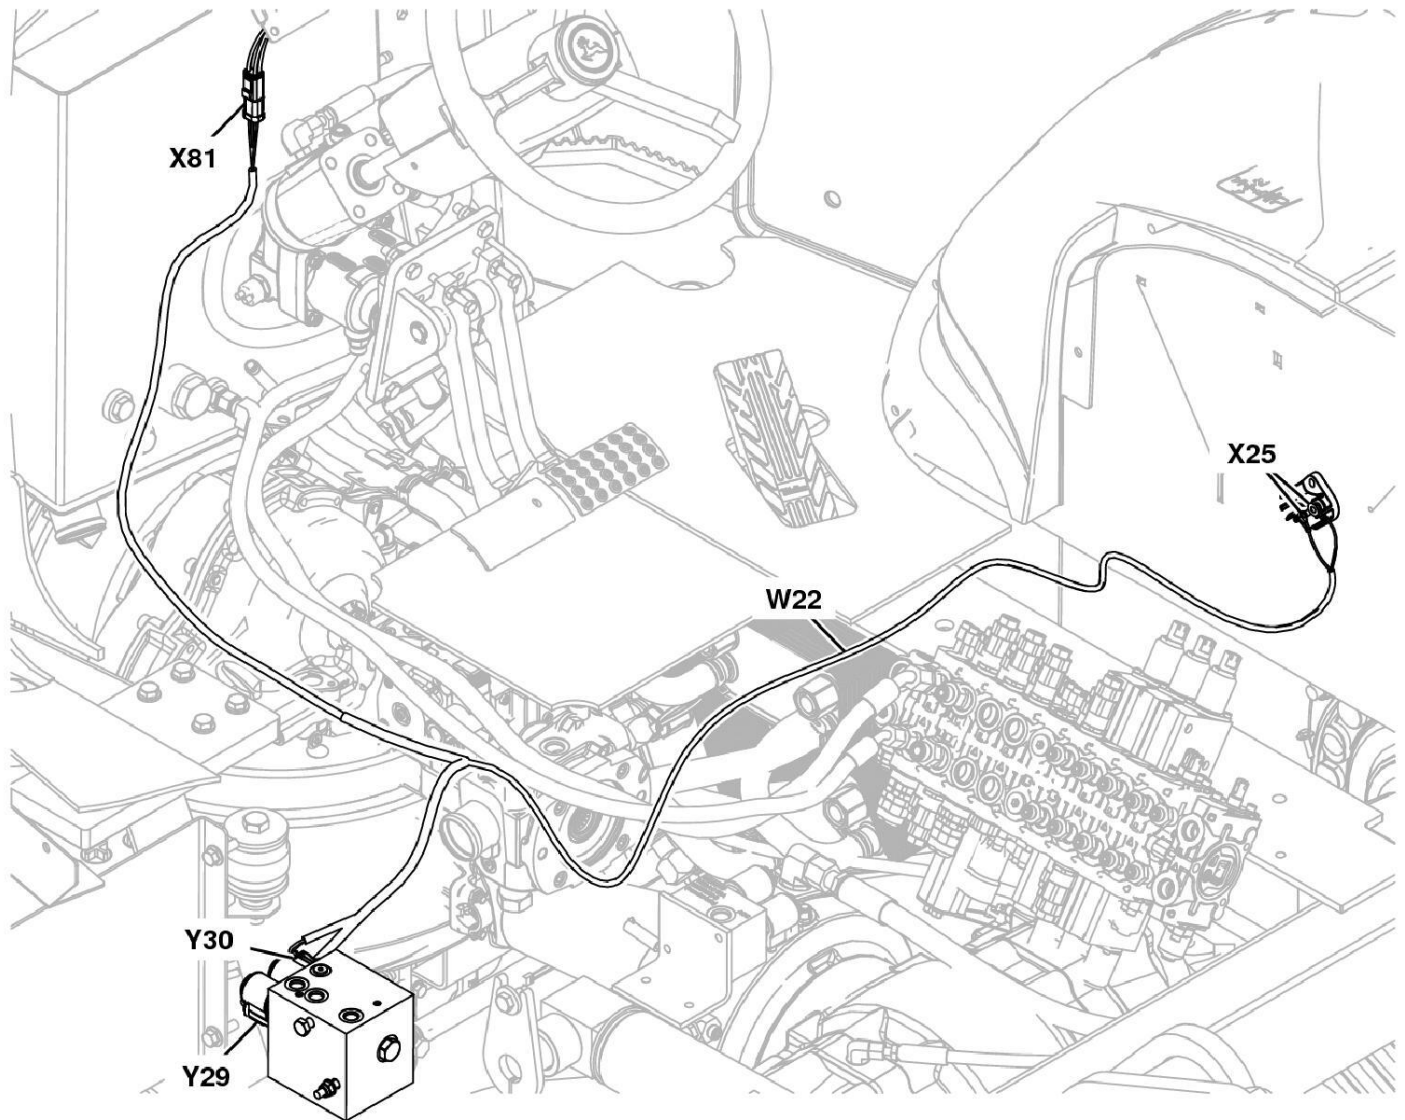

TX1064708

Loader Coupler Harness (W22) Component Location (S.N. 890227—)

LEGEND:

W22	Loader Coupler Harness
X25	Junction Block
X81	Loader Coupler Console Harness-to-Loader Coupler Solenoid Harness Connector
Y29	Loader Coupler Unlock Solenoid
Y30	Loader Coupler Pressure Solenoid