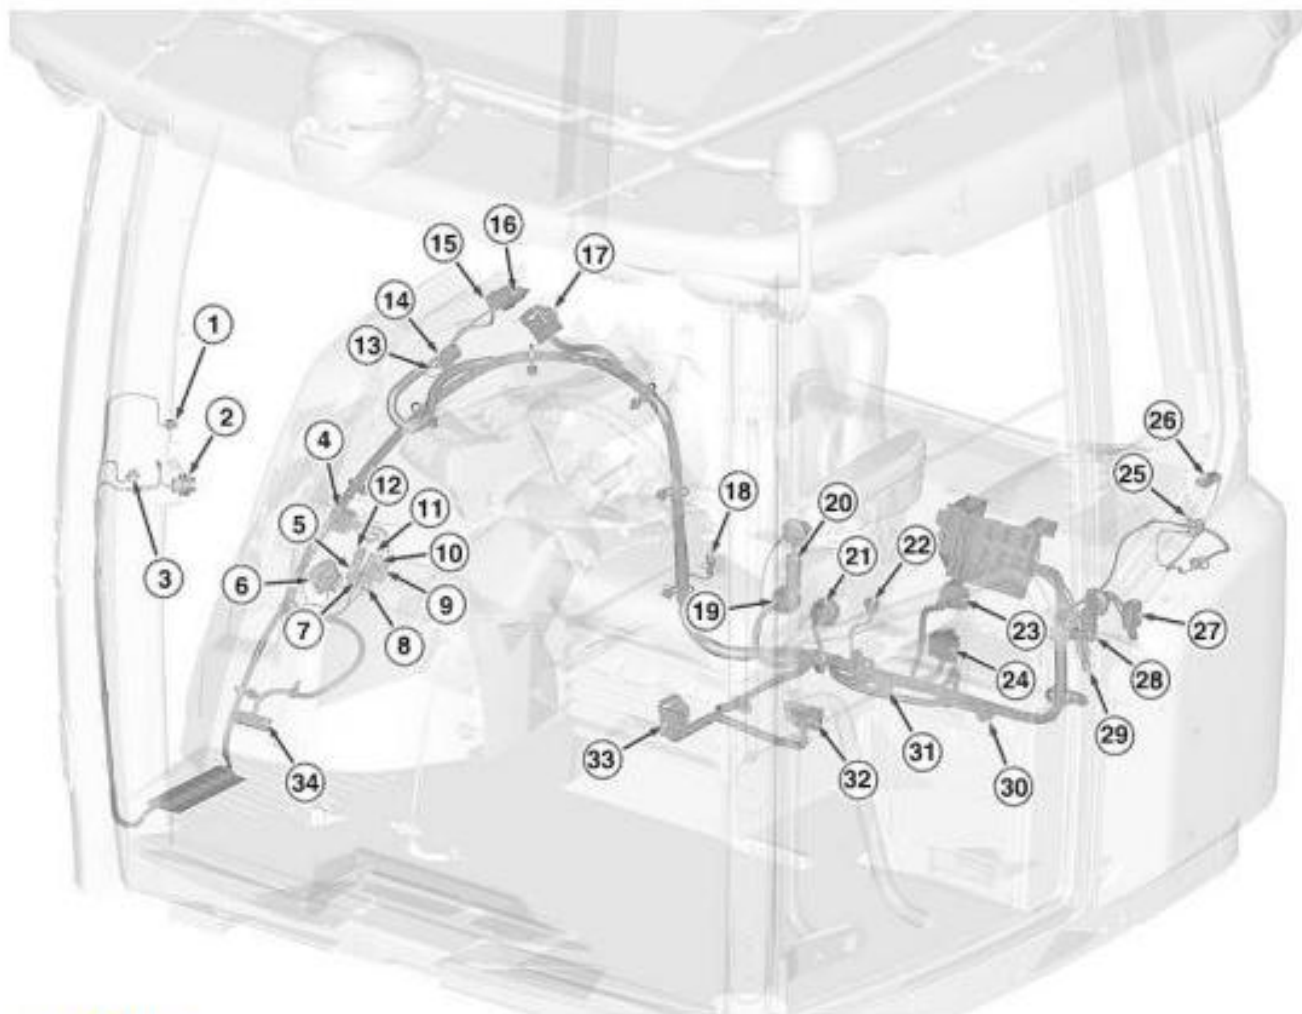

- General Information
- Specifications
- Serial Number Location
- Engine Specifications
- Engine Diagnostics
- Engine Tests and Adjustments
- Engine Repair
- Power Train
- Transmission
- Axles
- Differential
- PTO
- Hydraulic System
- Electrical System
- Electrical Tests and Diagnostics
- Wiring Diagram / Schematic
- Ignition and Charging
- Steering
- Brakes
- Wheels
- Operator's Platform
- Body Panels
- Disassembly and Assembly
- Diagnostics, Tests and Adjustments
- Troubleshooting
- and much more...

### LEGEND:

- 1 Cab to ISO 11786 Cornerpost Harness Interconnect
- 2 Reconfigurable Display Connector
- 3 Corner Post Display Connector
- 4 Service ADVISOR™ Connector
- 5 Cab Implement Connector (4 pin)
- 6 Right Junction Block
- 7 Wheel Speed Signal Connector
- 8 Cab Implement Connector (2 pin)
- 9 Cab to Key Switch Control Harness Interconnect 2 (Eur Only)
- 10 Cab to Key Switch Control Harness Interconnect 1 (Eur Only)
- 11 Cab Implement Connector (2 pin)
- 12 Cab Implement Connector (4 pin)
- 13 Lighter #1
- 14 Cab to Convenience Outlet #1 Harness Interconnect
- 15 ISO 11783 Relay Box
- 16 ISO 11783 Console Connector
- 17 Cab to Roof HVAC Harness Interconnect
- 18 Cab Ground 1
- 19 Cab to Chassis Harness Interconnect
- 20 Cab to Video Camera Harness Interconnect