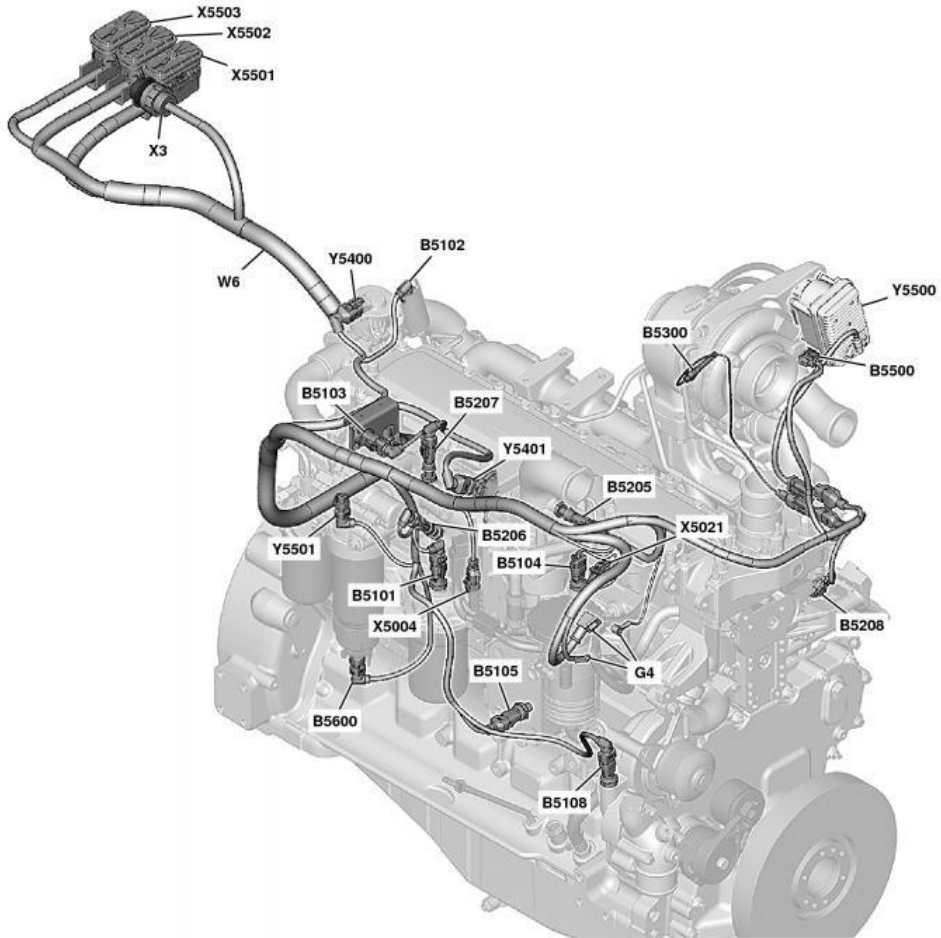

TX1190369
Engine Harness (W6) Component Location (left side)