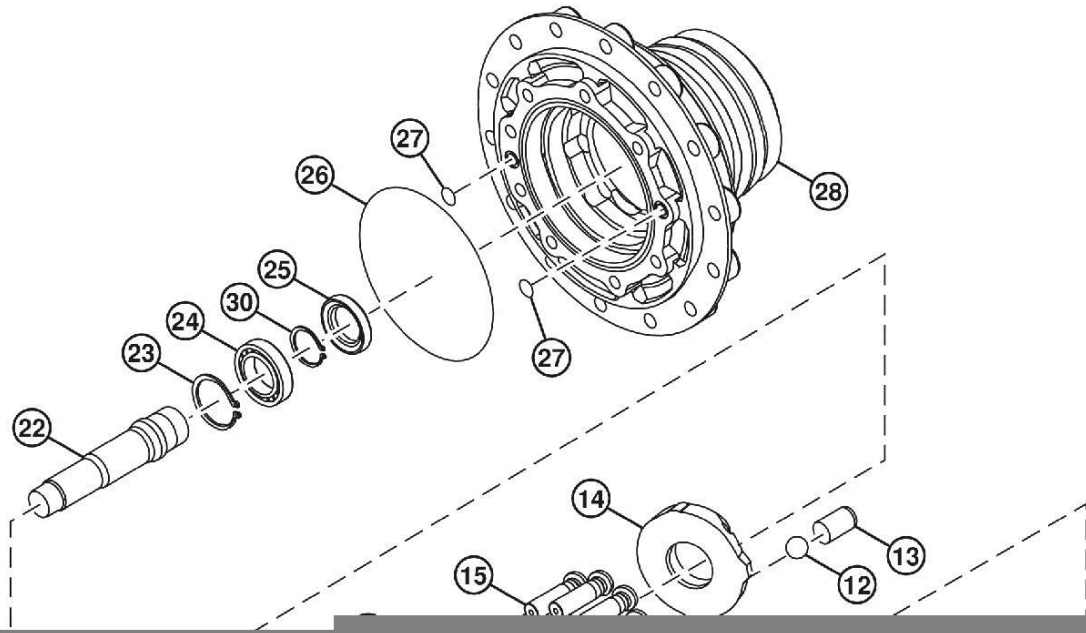

Hydraulic System