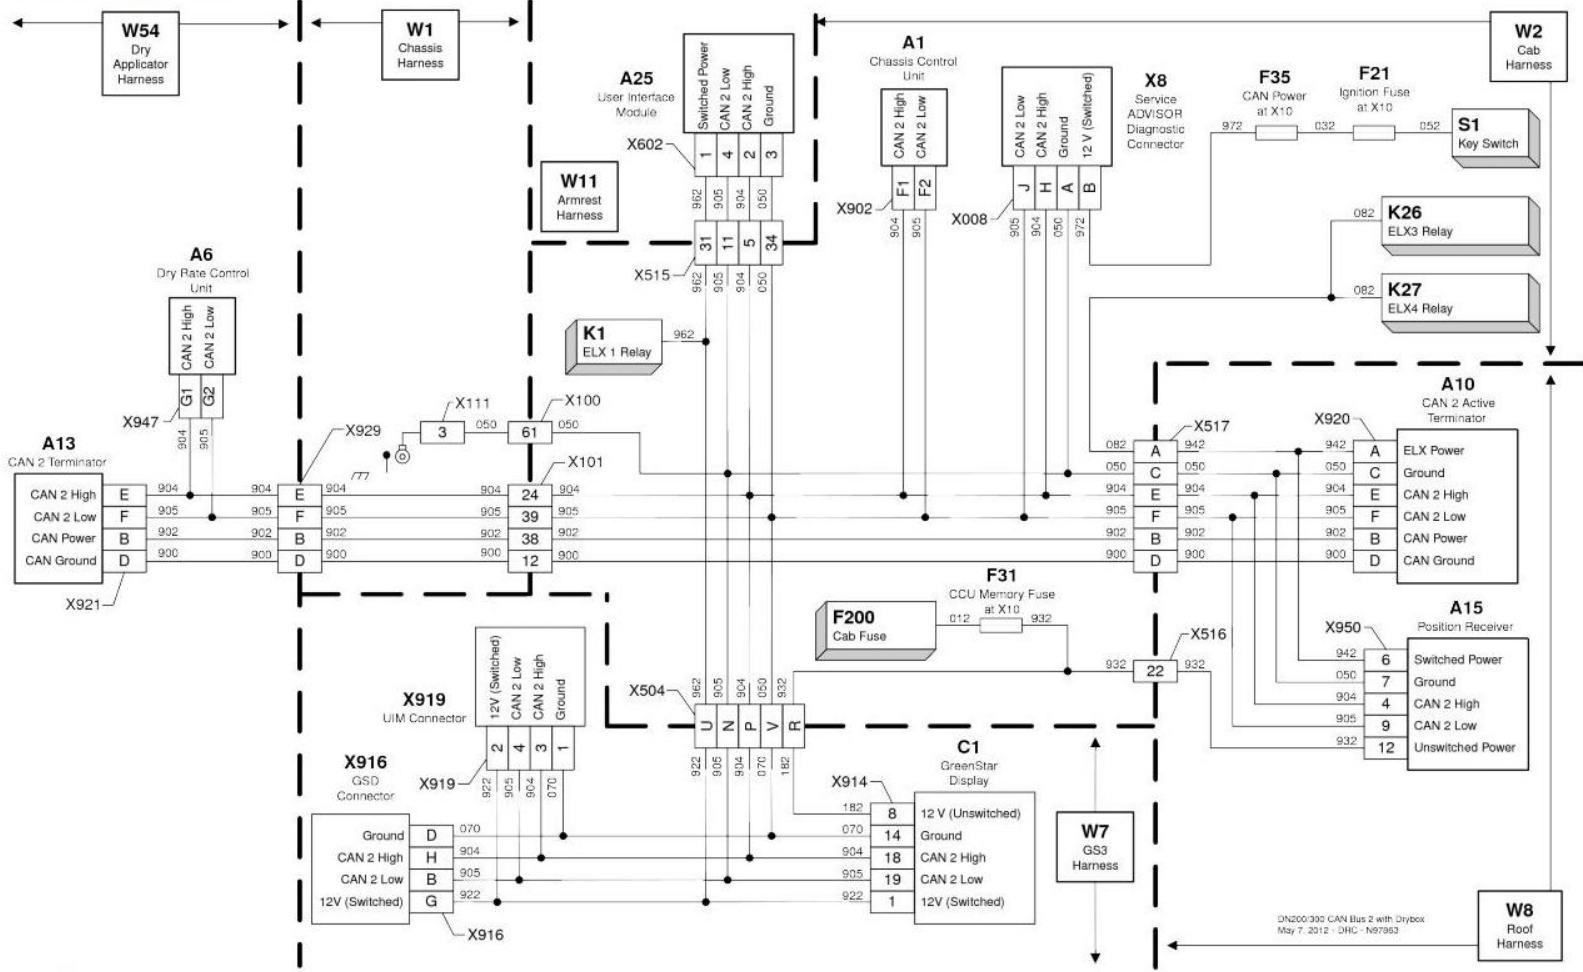

Dry Spreader Implement Can Bus

Implement CAN Bus Schematic