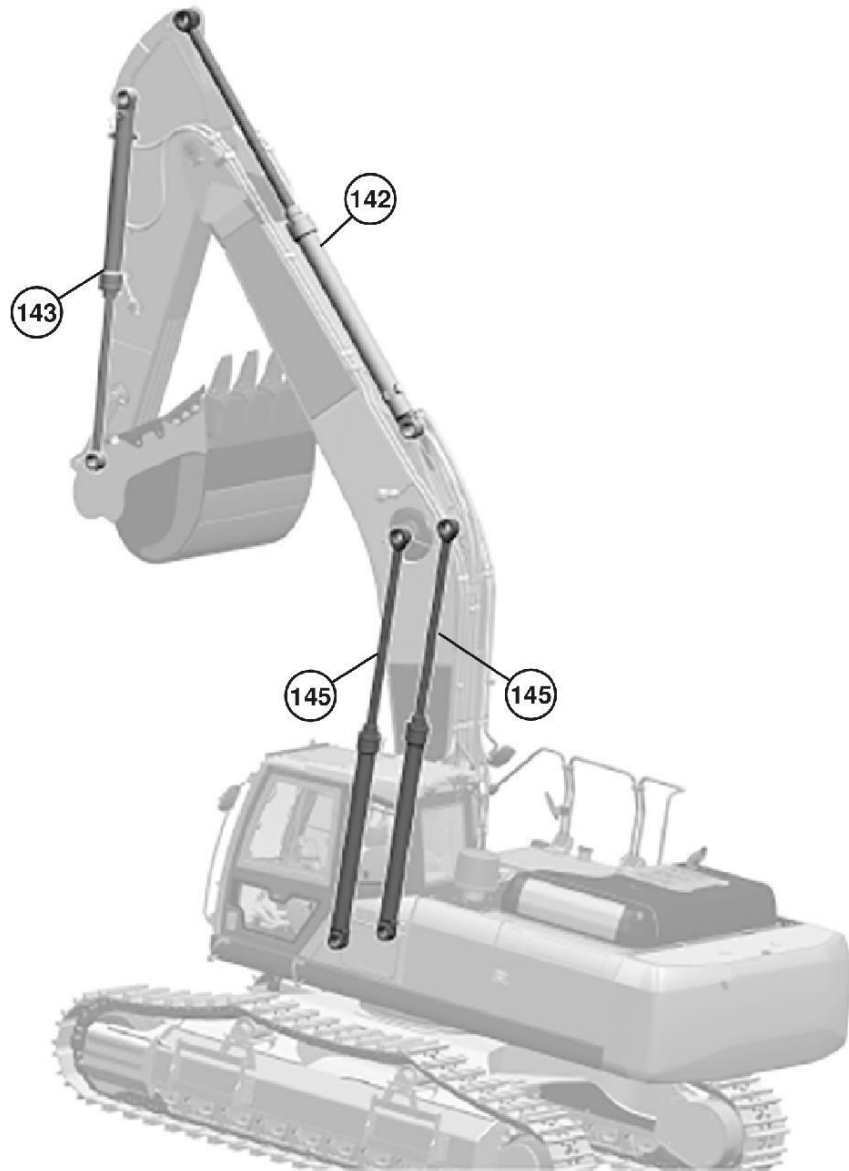

YN1249311

YN1249311-UN: Cylinder Component Location

LEGEND:

142-Arm Cylinder

143-Boom Cylinder

145-Boom Cylinder (2 used)