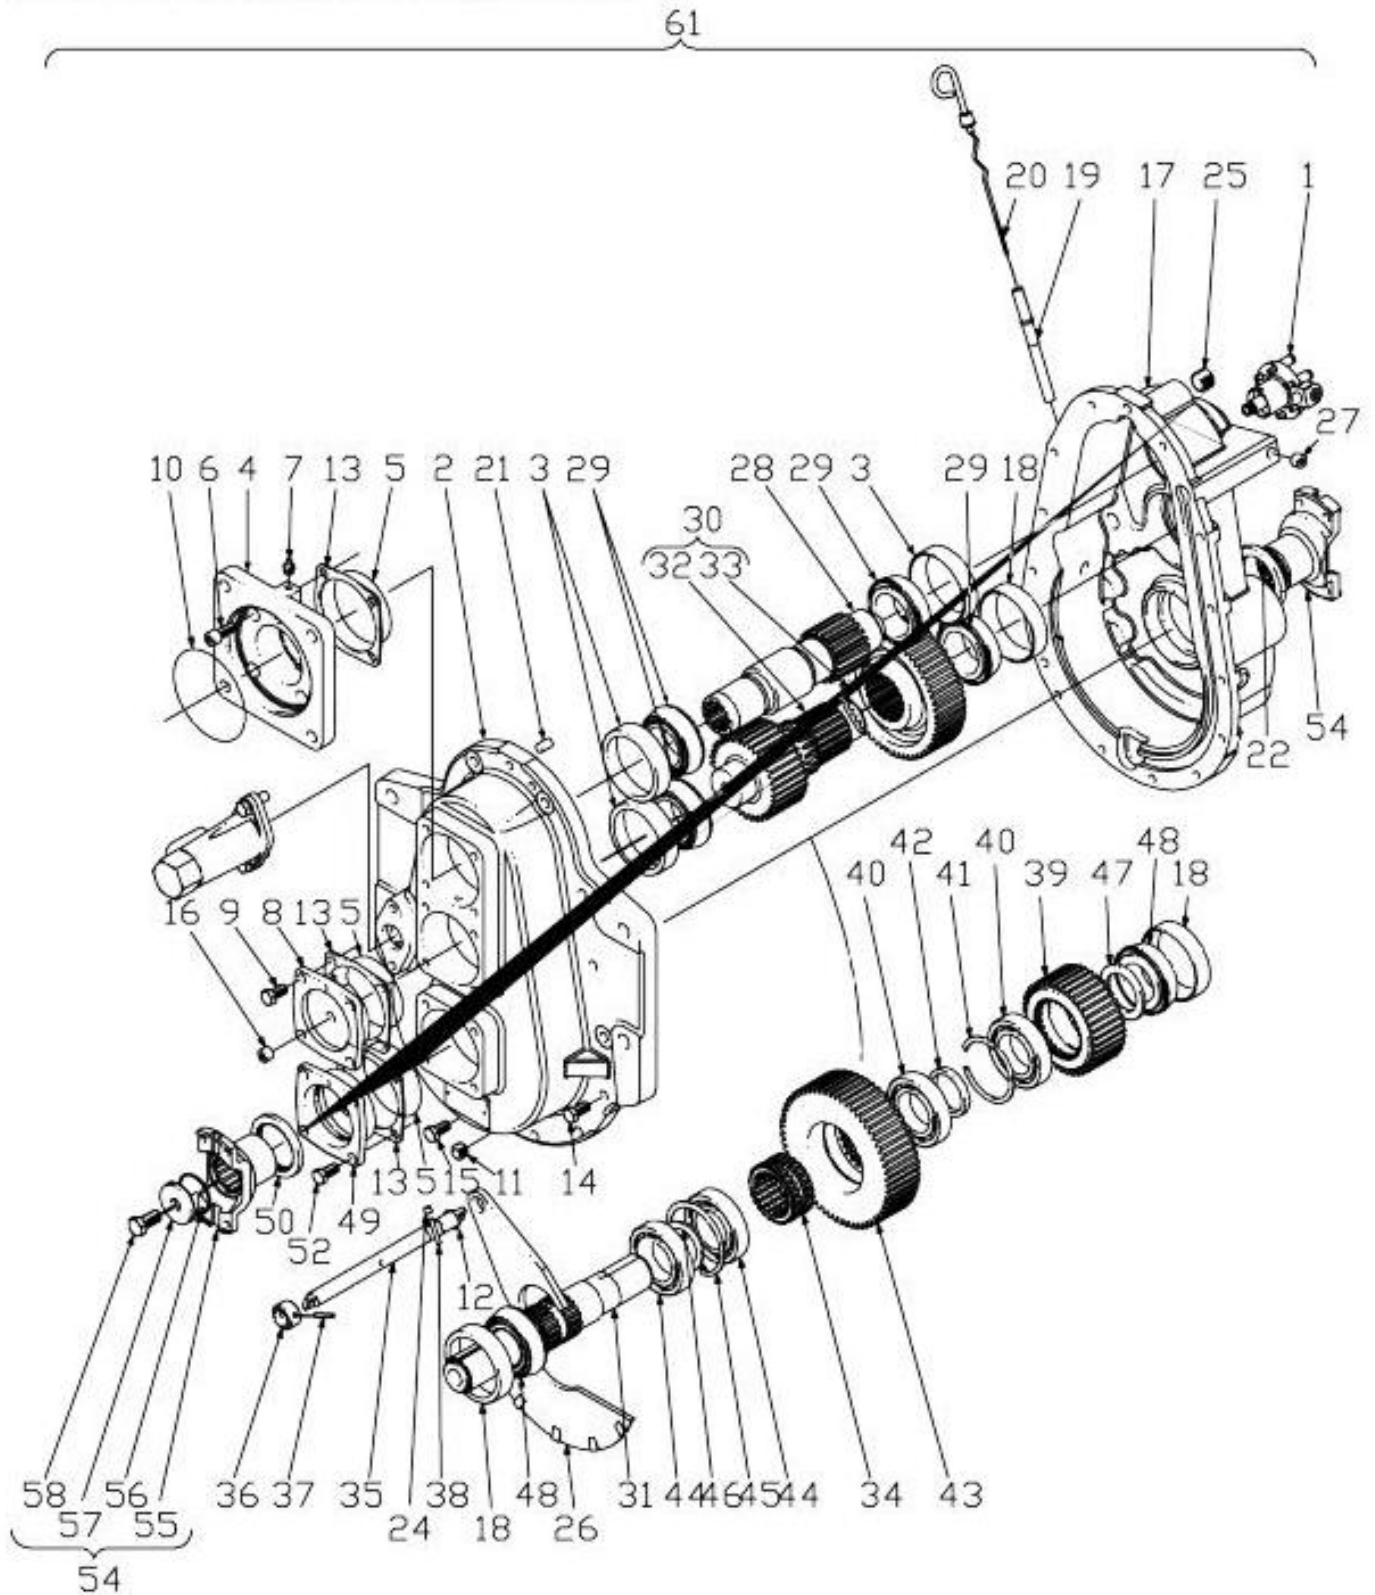

TM131419 01 MAY 15 (ENGLISH)

For complete service information also see:

1705 Series Planter Frame Repair	TM131319
MaxEmerge 5 & ExactEmerge Row Unit Repair	TM131219
Machine Connection Information	CTM441
120 Series Hydraulic Cylinders	CTM120519

Remove and Install Transmission

Transmission

LEGEND:

- 1 Pump
- 2 Housing
- 3 Bearing Cup
- 4 Adapter Fitting
- 5 O-ring

Thank you very much
for your reading.
Please click here
to get more information.