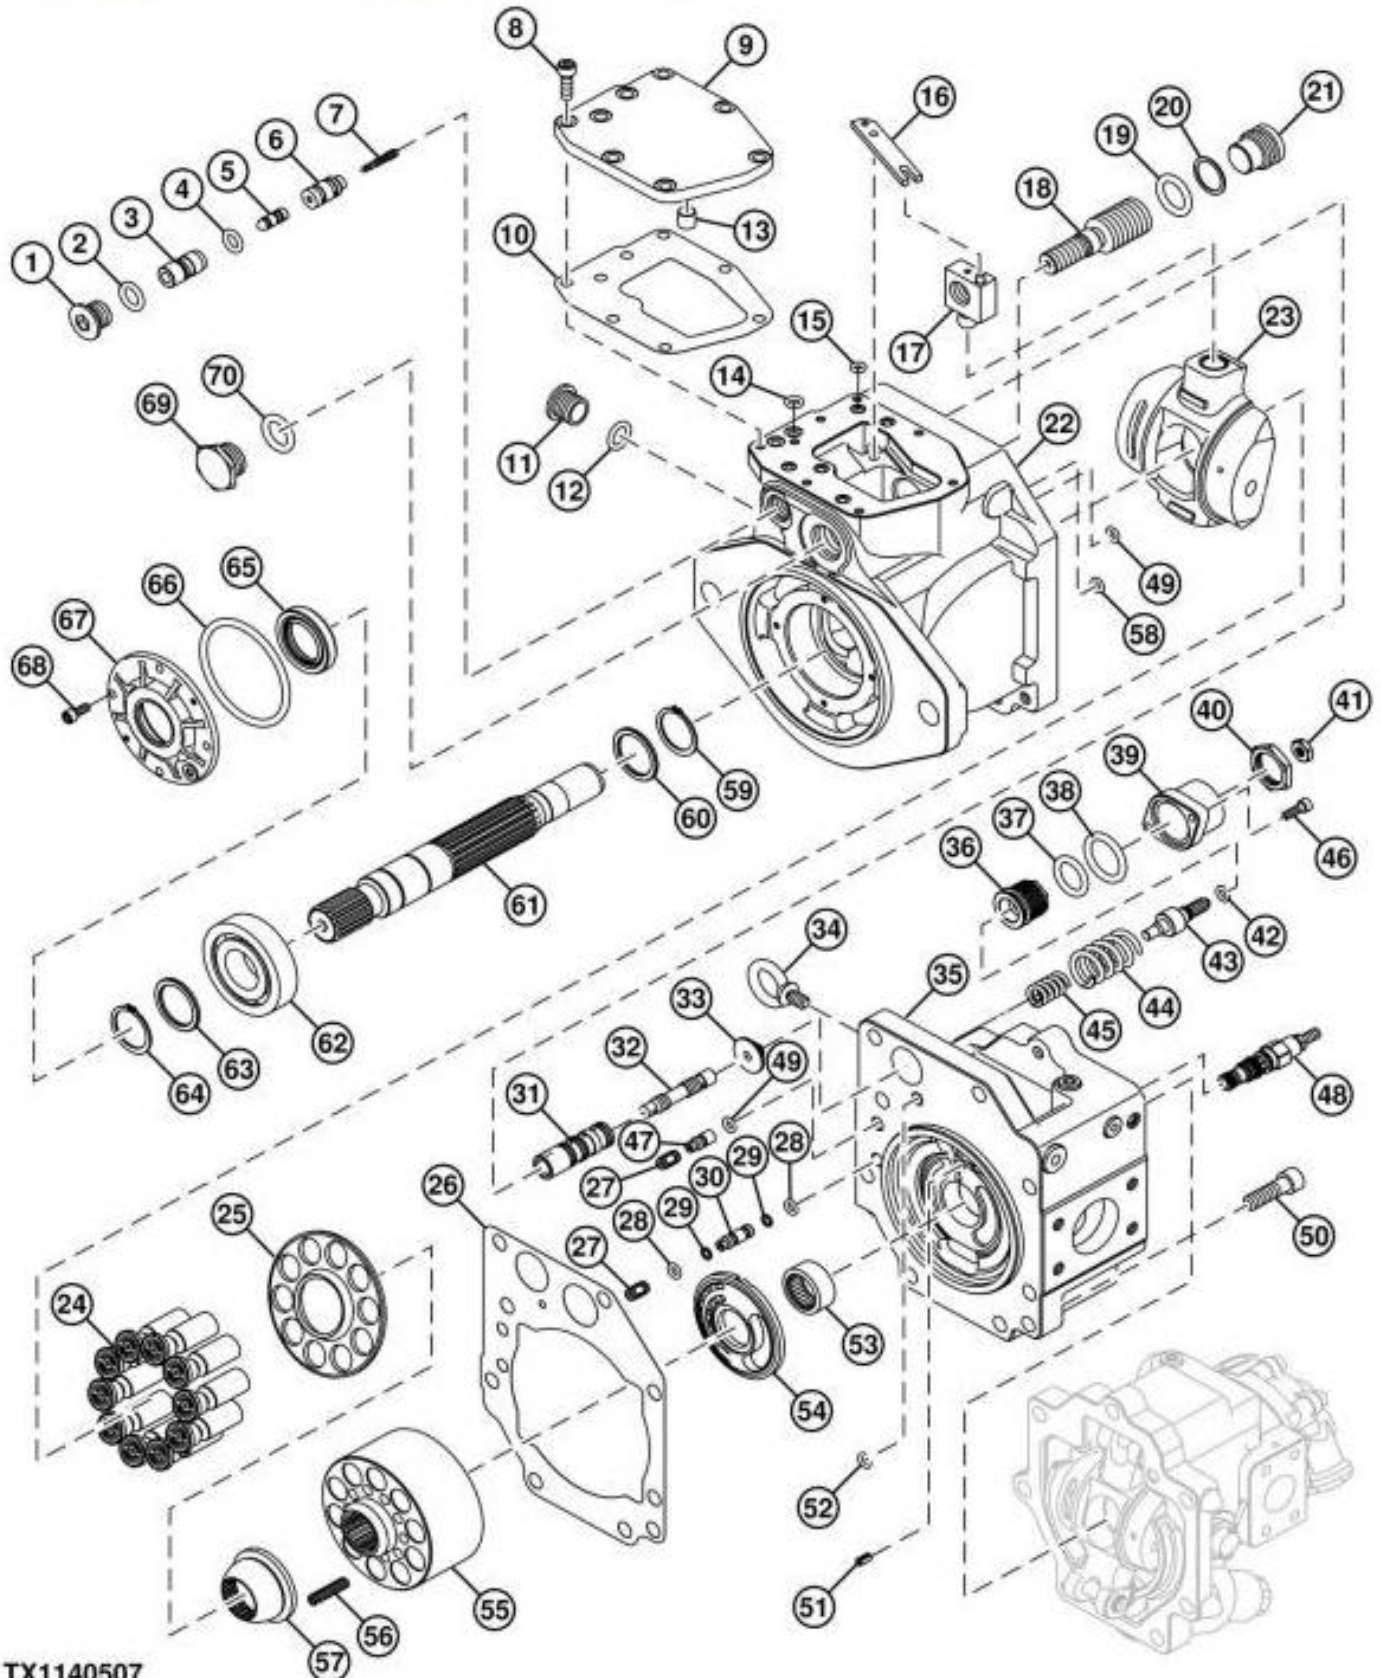

- General Information
- Specifications
- Serial Number Location
- Engine Specifications
- Engine Diagnostics
- Engine Tests and Adjustments
- Engine Repair
- Power Train
- Transmission
- Axles
- Differential
- PTO
- Hydraulic System
- Electrical System
- Electrical Tests and Diagnostics
- Wiring Diagram / Schematic
- Ignition and Charging
- Steering
- Brakes
- Wheels
- Operator's Platform
- Body Panels
- Disassembly and Assembly
- Diagnostics, Tests and Adjustments
- Troubleshooting
- and much more...

Pump 1 and 2 Disassemble and Assemble

TX1140507

Pump 1 and 2 Disassemble

LEGEND:

- 1 Plug
- 2 O-Ring
- 3 Piston Case

Thank you very much
for your reading.
Please click here
to get more information.