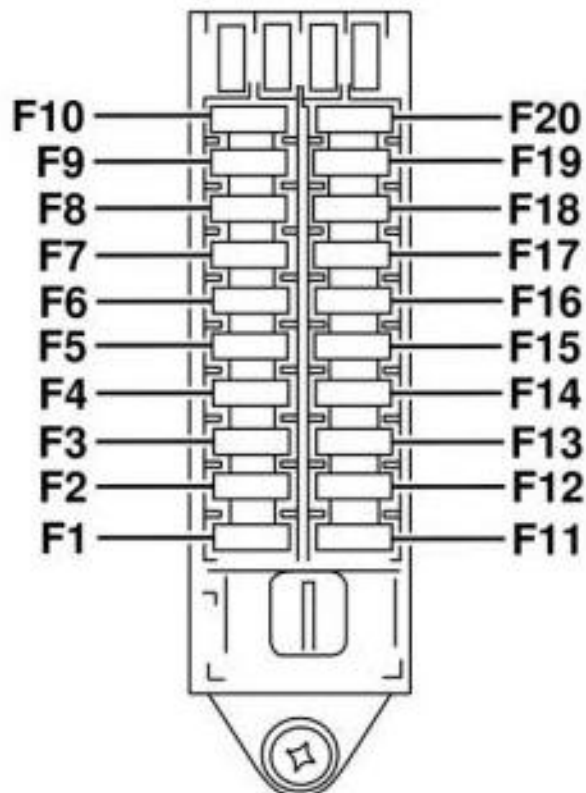

Fuse and Relay Specifications

Relay and Fuse Block Component Location

LEGEND:

- | | |
|---|--------------|
| 1 | Relay Block |
| 2 | Fuse Block 1 |
| 3 | Fuse Block 2 |

Fuse Block 1

Thank you very much
for your reading.
Please click here
to get more information.