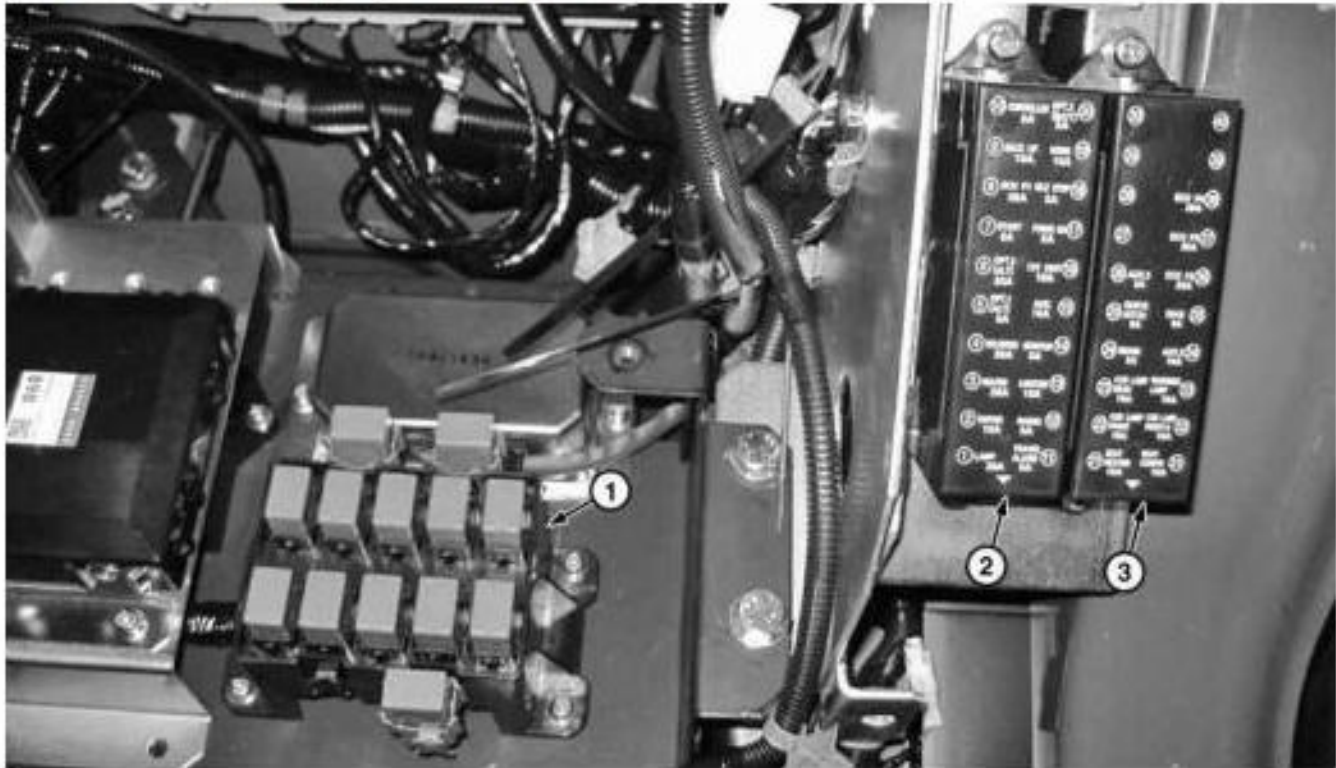

Fuse and Relay Specifications