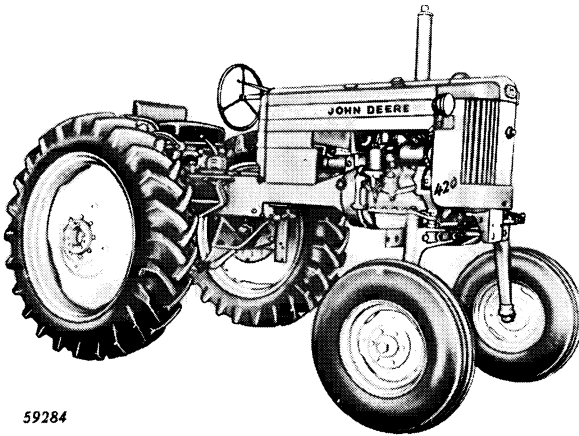

JOHN DEERE Parts Catalog

420 AND 430 TRACTORS

PC505

71696

420 Crawler Tractor
(Designation-C)

67071

430 Crawler Tractor
(Designation-C)

59284

420 Hi-Crop Tractor
(Designation-H)

67004

430 Hi-Crop Tractor
(Designation-H)

58115

420 Special Utility Tractor
(Designation-I)

Thank you very much
for your reading.
Please click here
to get more information.