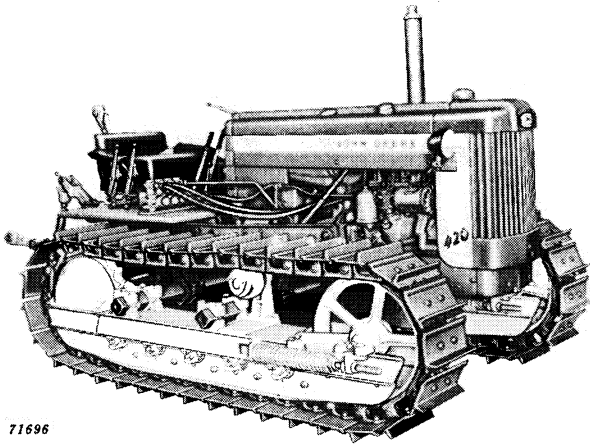

JOHN DEERE Parts Catalog

420 AND 430 TRACTORS

PC505

71696

420 Crawler Tractor
(Designation-C)

67071

430 Crawler Tractor
(Designation-C)

59284

420 Hi-Crop Tractor
(Designation-H)

67004

430 Hi-Crop Tractor
(Designation-H)

58115

420 Special Utility Tractor
(Designation-I)

Thank you very much
for your reading.
Please click here
to get more information.