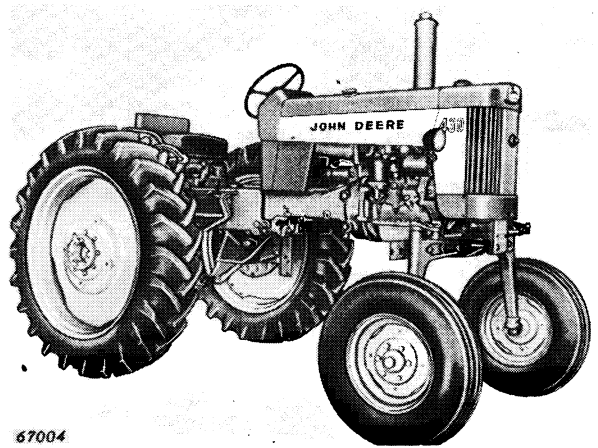

JOHN DEERE Parts Catalog

420 AND 430 TRACTORS

PC505

71696

420 Crawler Tractor
(Designation-C)

67071

430 Crawler Tractor
(Designation-C)

59284

420 Hi-Crop Tractor
(Designation-H)

67004

430 Hi-Crop Tractor
(Designation-H)

58115

420 Special Utility Tractor
(Designation-I)

Thank you very much
for your reading.
Please click here
to get more information.