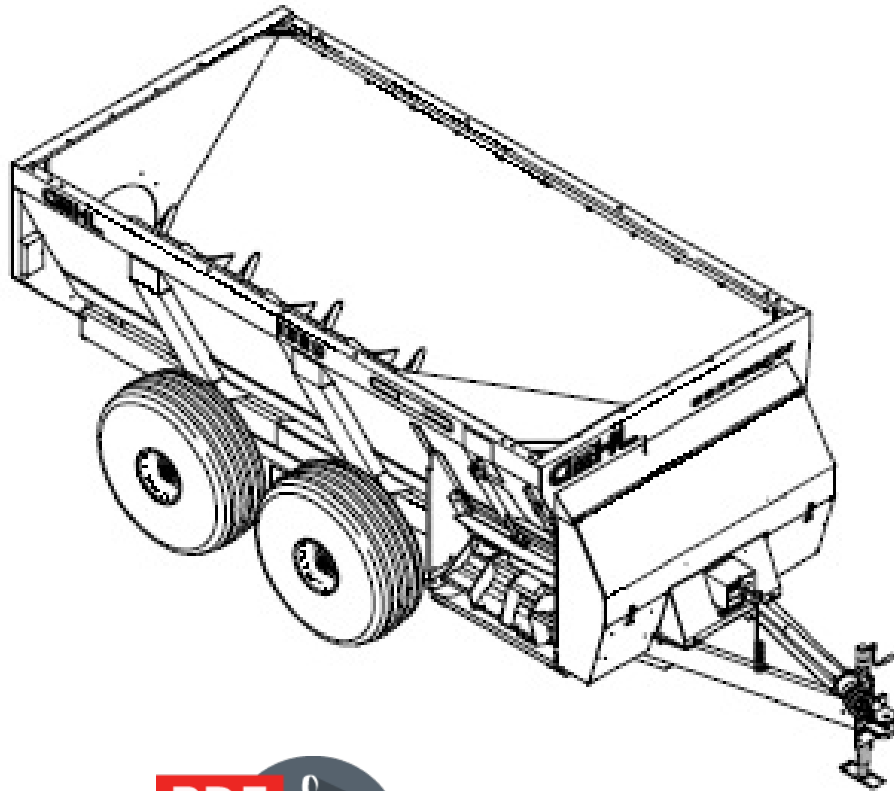

Gehl 1329 & 1330 Scavenger Spreaders Parts Manual

PARTS MANUAL

Gehl 1329 & 1330 Scavenger Spreaders Parts Manual

Download Complete Parts Manual for Gehl 1329 & 1330 Scavenger Spreaders.

This Factory Parts Manual offers all the Parts informations for Gehl 1329 & 1330 Scavenger Spreaders. The information on this manual covered everything you need to know when you want to Gehl 1329 & 1330 Scavenger Spreaders.