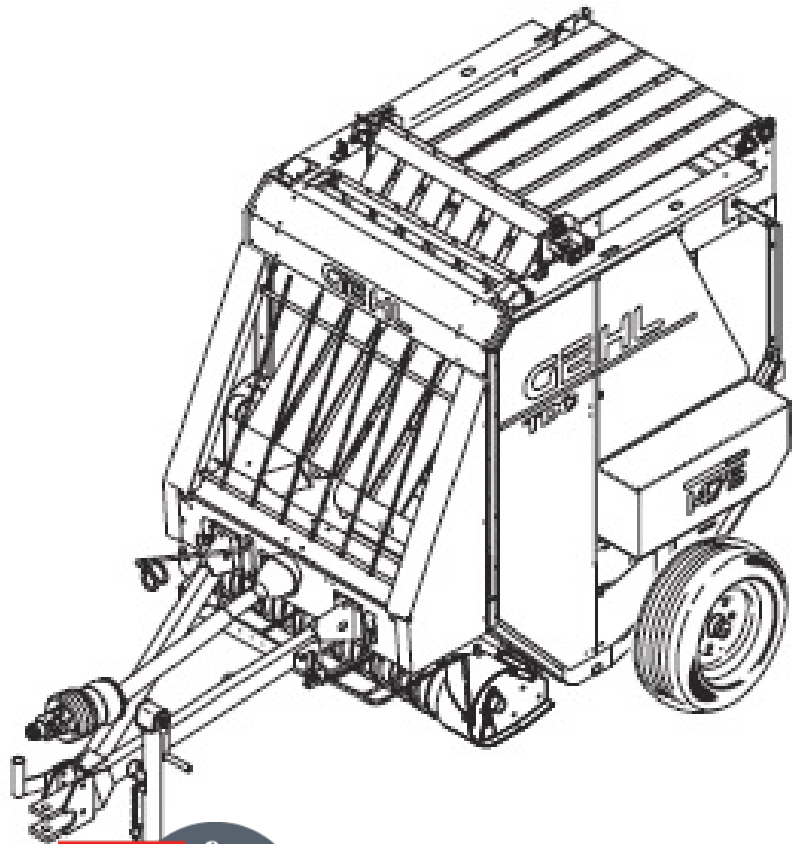

Gehl 1475 1875 Variable Chamber Round Baler Parts Manual

PDF  **DOWNLOAD** 

PARTS MANUAL

Gehl 1475 1875 Variable Chamber Round Baler Parts Manual

Download Complete Service Parts Manual for Gehl 1475 1875 Variable Chamber Round Baler. This Factory Service Parts Manual offers all the Parts informations for Gehl 1475 1875 Variable Chamber Round Baler. The information on this manual covered everything you need to know when you want to Gehl 1475 1875 Variable Chamber Round Baler.

[Click Here Preview Online](#)

Models Covered:

Gehl 1475 1875 Variable Chamber Round Baler

Form No. : 908173 Replaces 907522

Manual Covers:

Introduction

Table of Contents

Decal Location