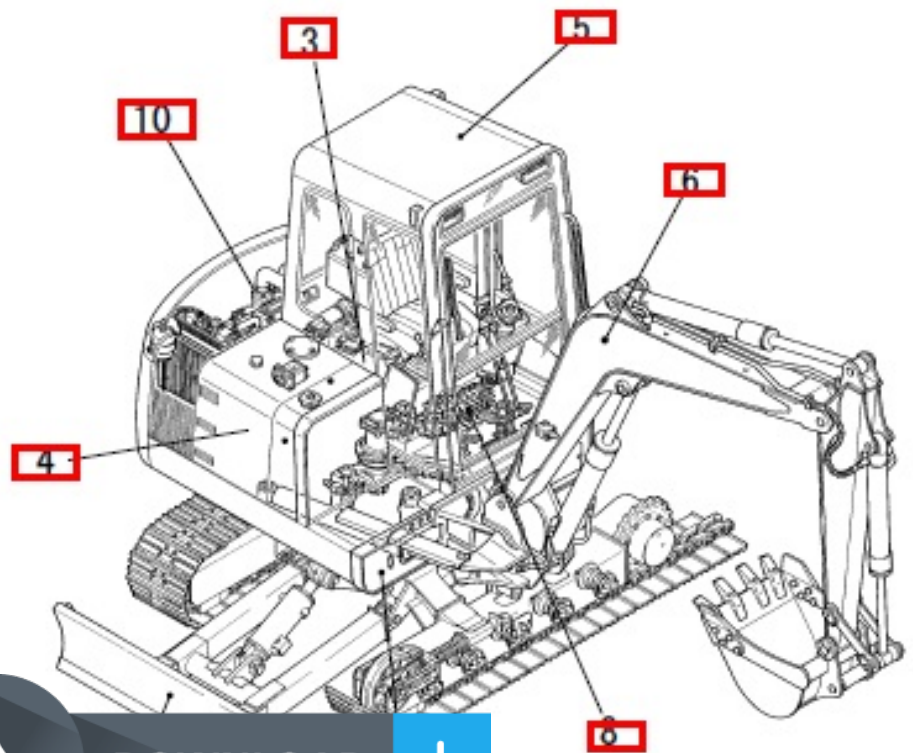

# Takeuchi TB045 Hydraulic Excavator Parts Manual (S/N 145001-1456876)

Download Complete Parts Manual for Takeuchi TB045 Hydraulic Excavator.

This Takeuchi parts covers all parts information you need. It manual can be used by anyone from a first time owner/amateur to a professional technician. Even the most novice mechanic can also easily follow the step-by-step guides which are made simple by the illustrations and drawings. Keep this manual handy and use it often. Performing routine, preventive maintenance will save you time & money by helping to prevent premature failure and unnecessary repairs.

Manual Contents:

- 1 UNDERCARRIAGE
- 2 TURNTABLE & CONTROL LEVER
- 3 ENGINE & ELECTRICAL SYSTEM
- 4 HYDRAULIC PIPNG & TANK
- 5 COVER & CAB
- 6 HOE ATTACHMENT
- 7 DECAL & TOOL
- 8 HYDRAULIC DEVICE
- ENGINE 3TN100L-TBZ