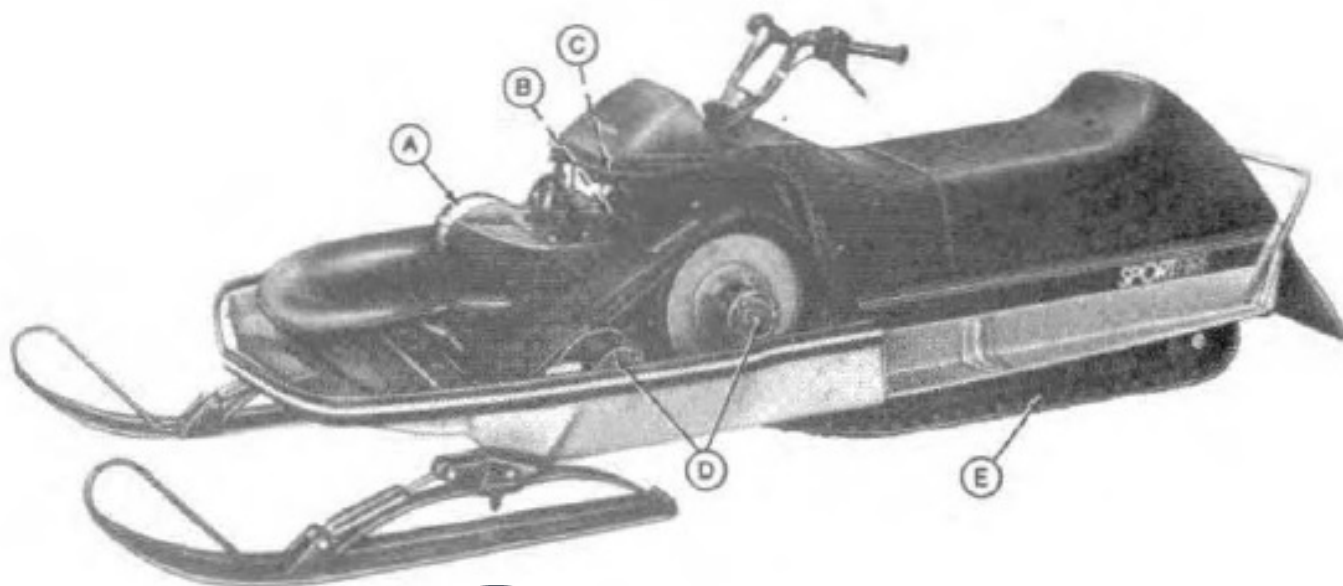

# John Deere 440 Sportfire Snowmobile (1980-1982) Technical Manual (TM1222)

Download Technical Manual For John Deere 440 Sportfire Snowmobile (1980-1982).

Part No. TM1222 Dec-1981

This Technical Manual offers all the Service and Repair information for John Deere 440 Sportfire Snowmobile (1980-1982). With this in-depth & highly detailed manual you will be able to work on your vehicle with the absolute best resources available, which will not only save you money in repair bills but will also help you to look after your business. The information on this manual covered everything you need to know when you want to repair or service on John Deere 440 Sportfire Snowmobile (1980-1982).