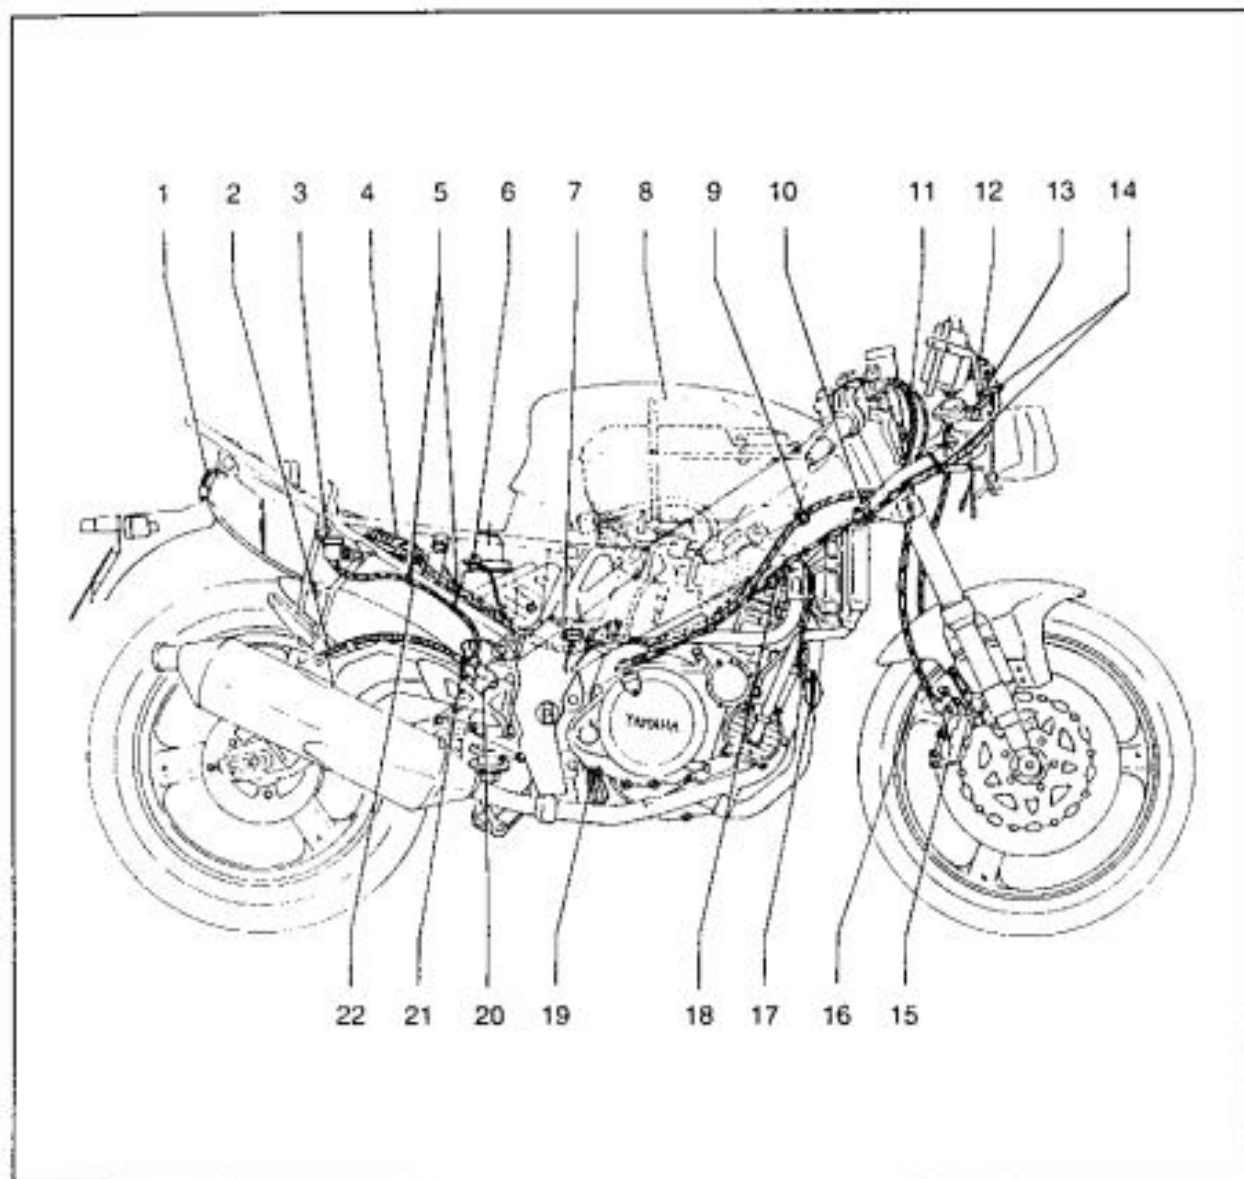

1. Number plate and direction indicator cables	7. Low fuel signal connector cable	14. Clamp	21. Rear stop switch
2. Rear brake hose	8. Air cleaner case	15. Front brake caliper	22. Rear brake supply hose
3. Rear brake fluid reserve tank	9. Cable holder	16. Front brake hose	
4. Regulator/Rectifier	10. Cable holder	17. Horn	
5. Clamp	11. Clutch cable	18. Cooling radiator fan connector	
6. (-) cable	12. Throttle cables	19. Breather pipes	
	13. Recovery tank supply hose	20. Rear brake master cylinder