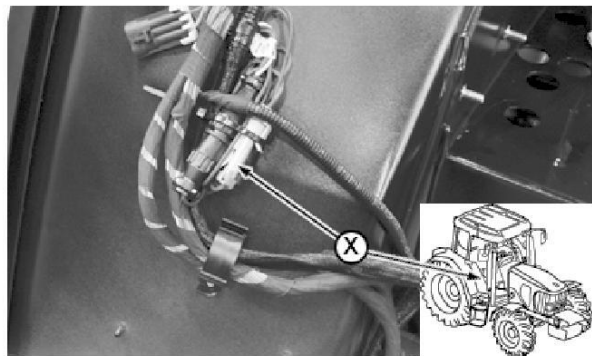

X1181-2—Seat Switch Connector