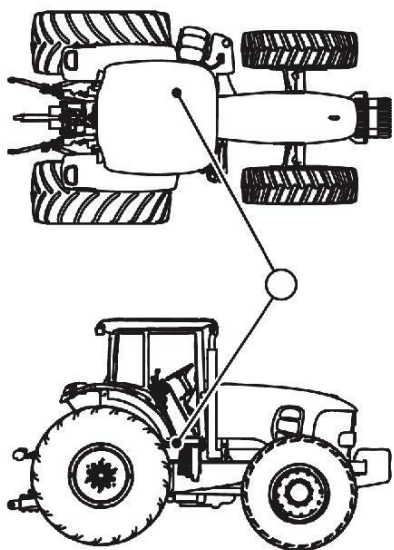

Pin	Circuit	Color
A	922	Red
B	911	Brown

BM008091-UN: General Location

DF21711,000225F-19-20161208

X1181-2—Seat Switch Connector

CQ293463-UN: Detailed Location

CQ293467-UN: End View

Component Information	
Number of Pins	2