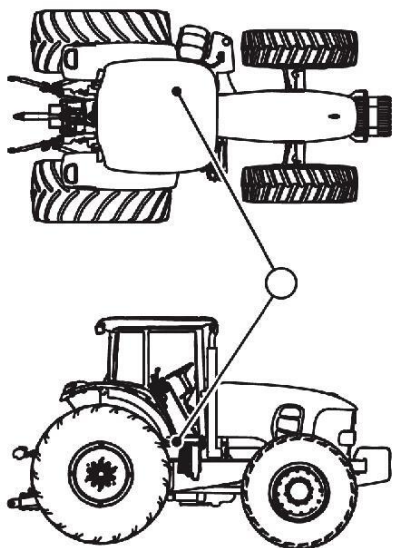

X1181-1—Seat Switch Connector

CQ293462-UN: Detailed Location

CQ293466-UN: End View

Component Information	
Number of Pins	2
Connection Point	X1181-1—Seat Switch Connector
Harness Information	W41—Seat Switch Wiring Harness with AutoTrac™ Universal