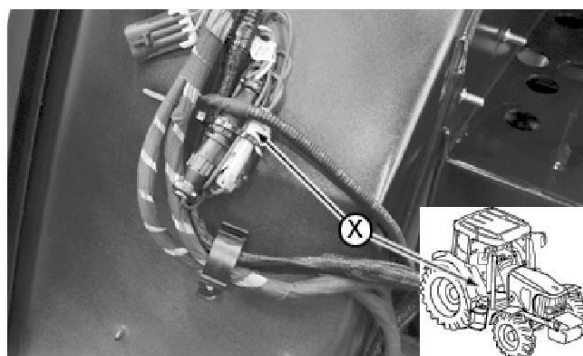

CQ293463-UN: Detailed Location