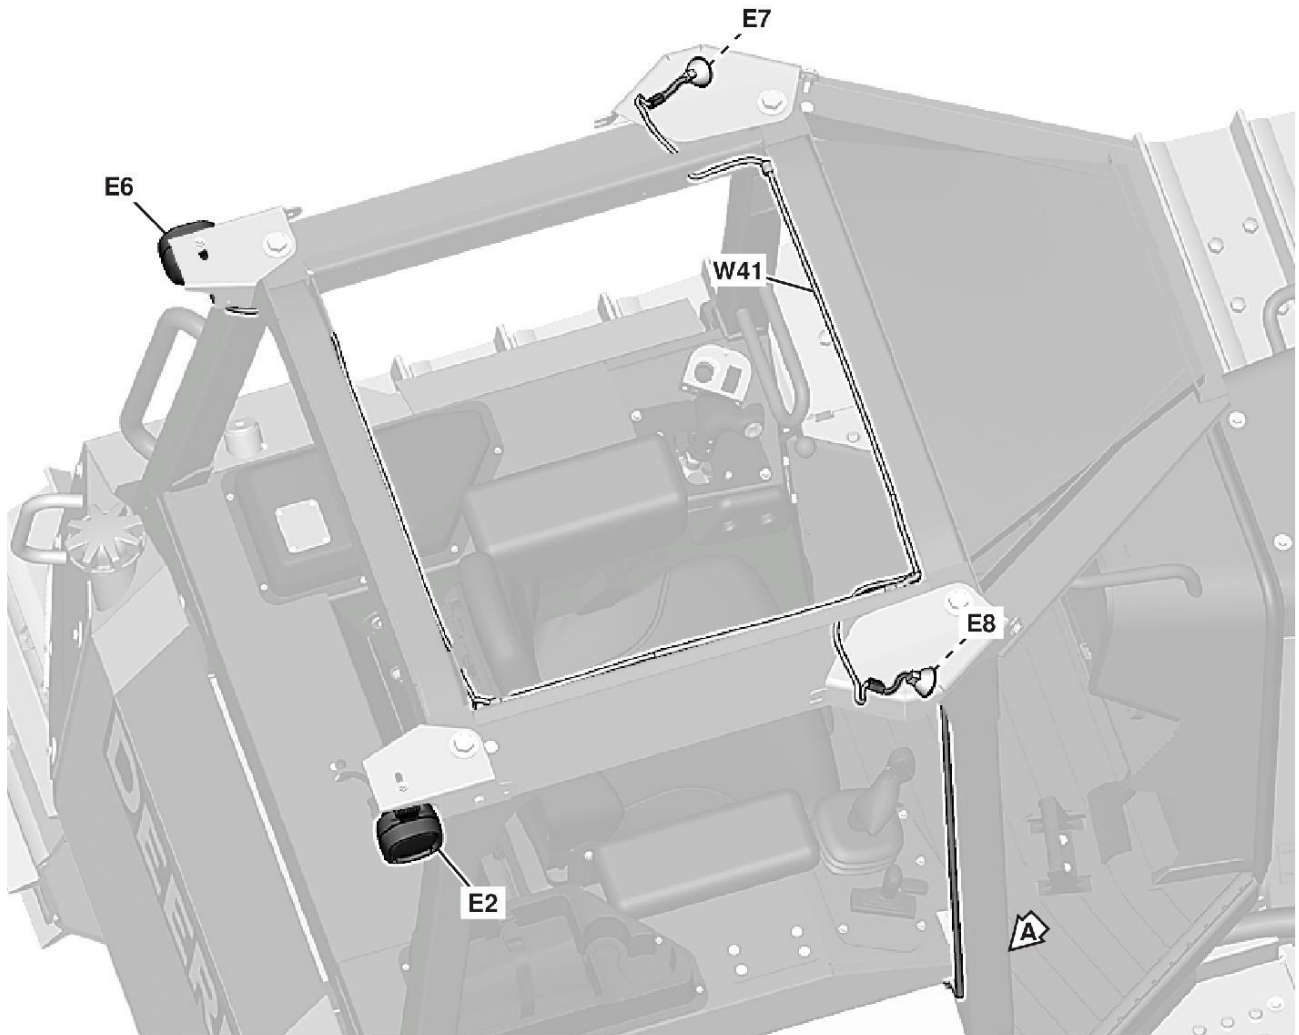

Canopy Auxiliary Light Harness (W41) Component Location

TX1241751

TX1241751-UN: Canopy Auxiliary Light Harness (W41) Component Location

LEGEND:

E2-Right Rear Auxiliary Light
E6-Left Rear Auxiliary Light
E7-Left Front Auxiliary Light