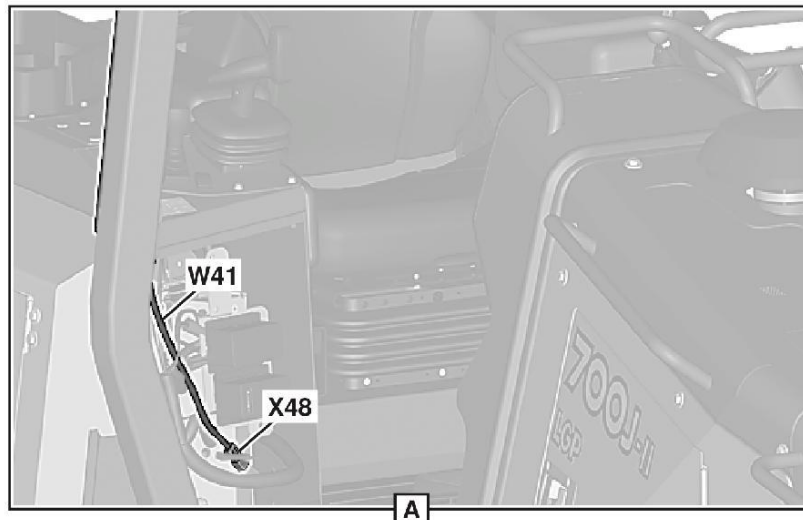

Canopy Auxiliary Light Harness (W41) Component Location

TX1241751

TX1241751-UN: Canopy Auxiliary Light Harness (W41) Component Location

LEGEND:

E2-Right Rear Auxiliary Light
E6-Left Rear Auxiliary Light
E7-Left Front Auxiliary Light

E8-Right Front Auxiliary Light
W41-Canopy Auxiliary Light Harness

**X48-Main Harness-to-Canopy Auxiliary Light
Harness Connector**

ZH46935, 000041F-19-20170721