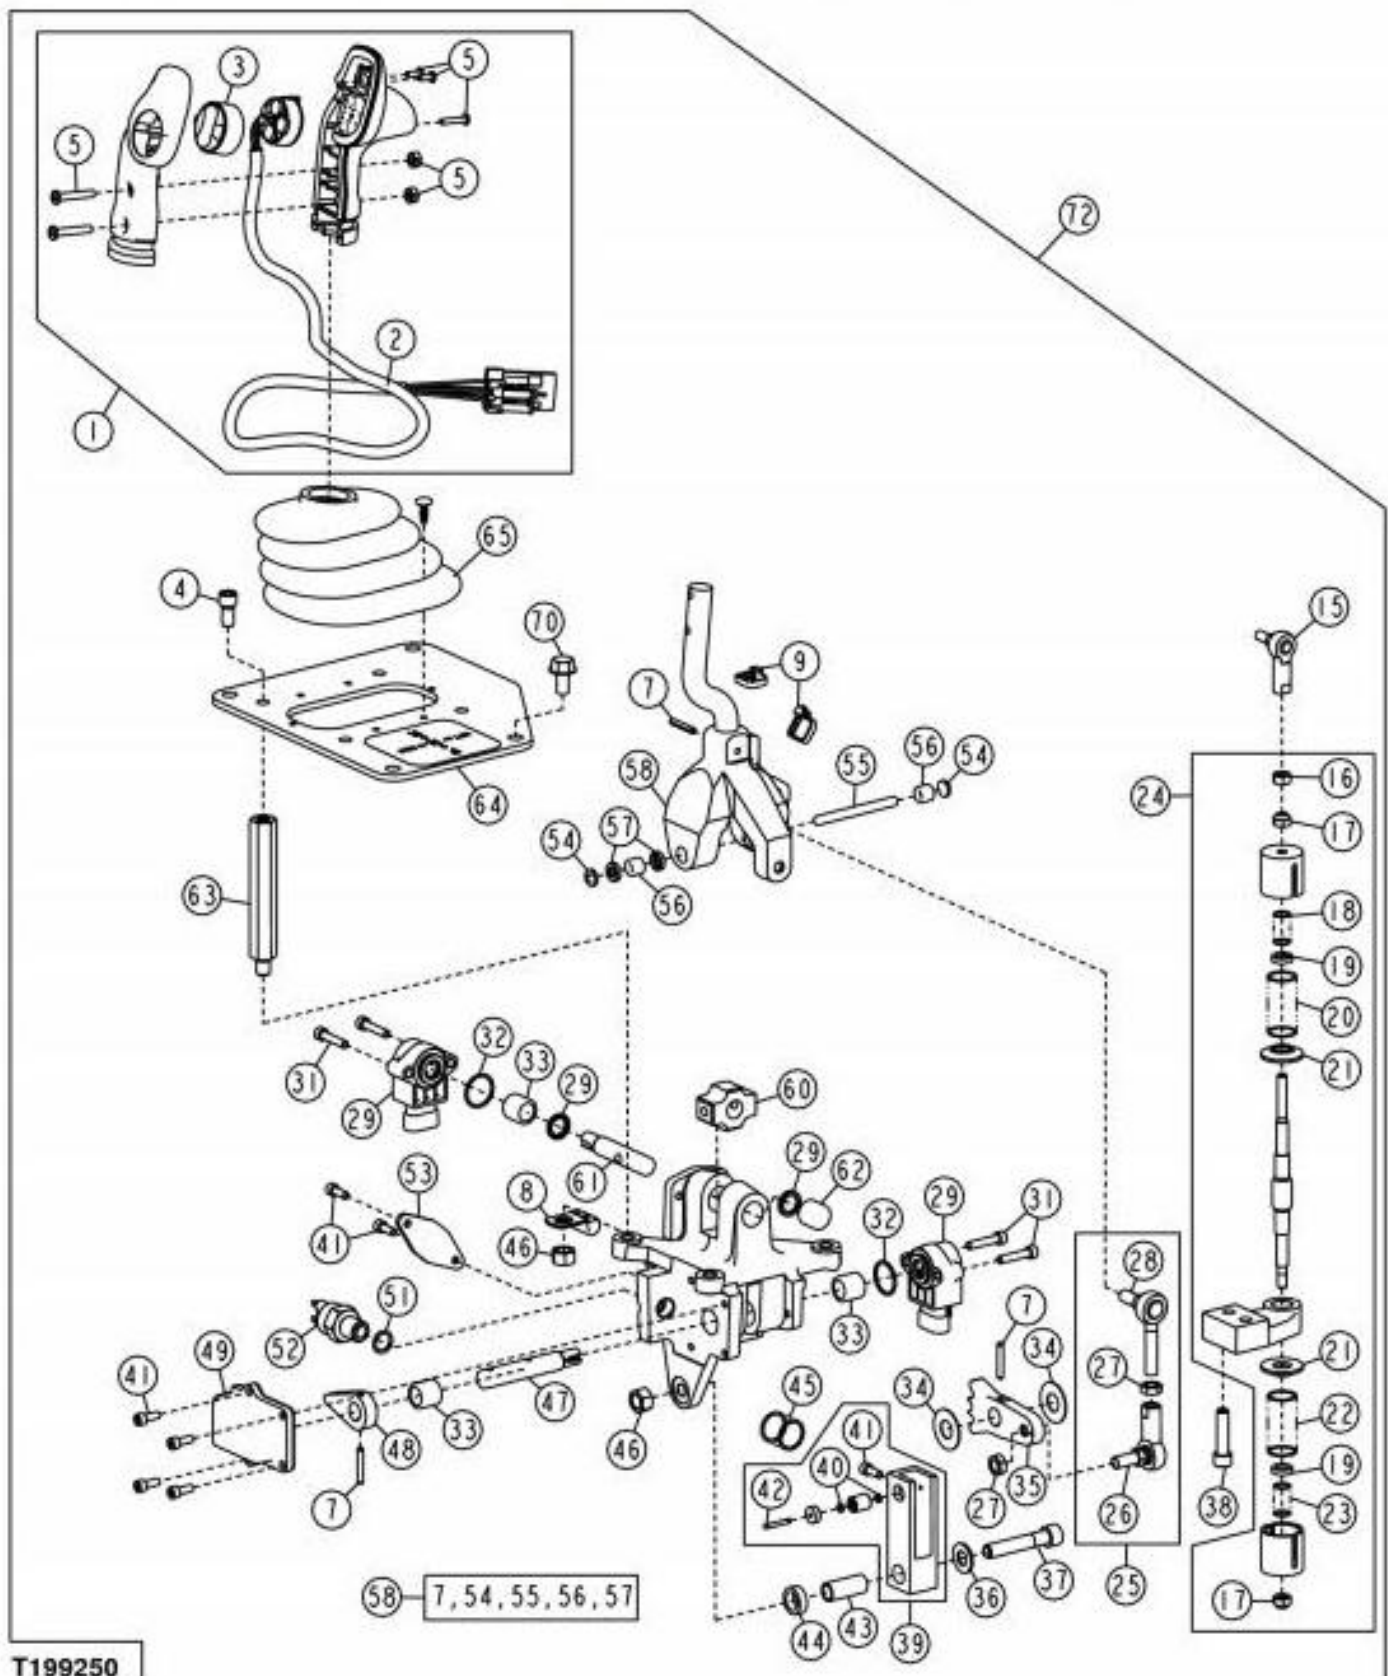

- General Information
- Specifications
- Serial Number Location
- Engine Specifications
- Engine Diagnostics
- Engine Tests and Adjustments
- Engine Repair
- Power Train
- Transmission
- Axles
- Differential
- PTO
- Hydraulic System
- Electrical System
- Electrical Tests and Diagnostics
- Wiring Diagram / Schematic
- Ignition and Charging
- Steering
- Brakes
- Wheels
- Operator's Platform
- Body Panels
- Disassembly and Assembly
- Diagnostics, Tests and Adjustments
- Troubleshooting
- and much more...

Transmission Control Lever (TCL) Disassemble and Assemble

T199250

Transmission Control Lever (TCL)

LEGEND:

- 1 Transmission Control Lever (TCL)
- 2 (TCL) Harness, Switch and Cover
- 3 Switch Cover

Thank you very much
for your reading.
Please click here
to get more information.