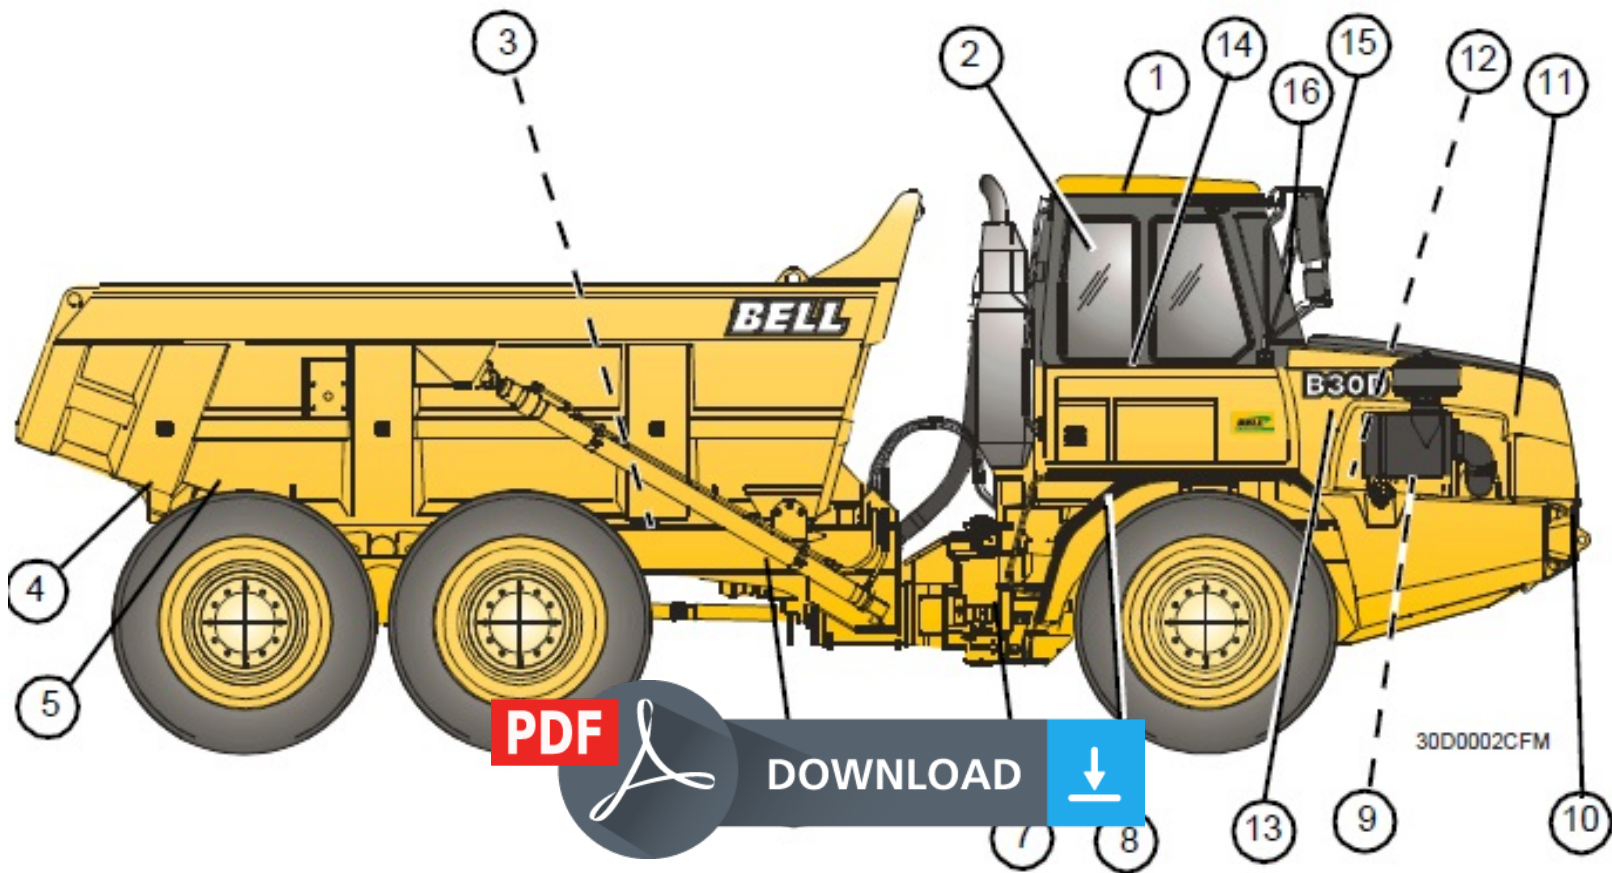

Bell B25D & B30D 6X6 ARTICULATED DUMP TRUCK Service Repair Manual

Bell B25D & B30D 6X6 ARTICULATED DUMP TRUCK Service Repair Manual

Download Service Repair Manual For Bell B25D & B30D 66 ARTICULATED DUMP TRUCK.

Document Part Number 872118

This Service Repair Manual offers all the service and repair information for Bell B25D & B30D 66 ARTICULATED DUMP TRUCK. With this in-depth & highly detailed manual you will be able to work on your vehicle with the absolute best resources available, which will not only save you money in repair bills but will also help you to look after your business. The information on this manual covered everything you need to know when you want to repair or service on Bell B25D & B30D 66 ARTICULATED DUMP TRUCK.