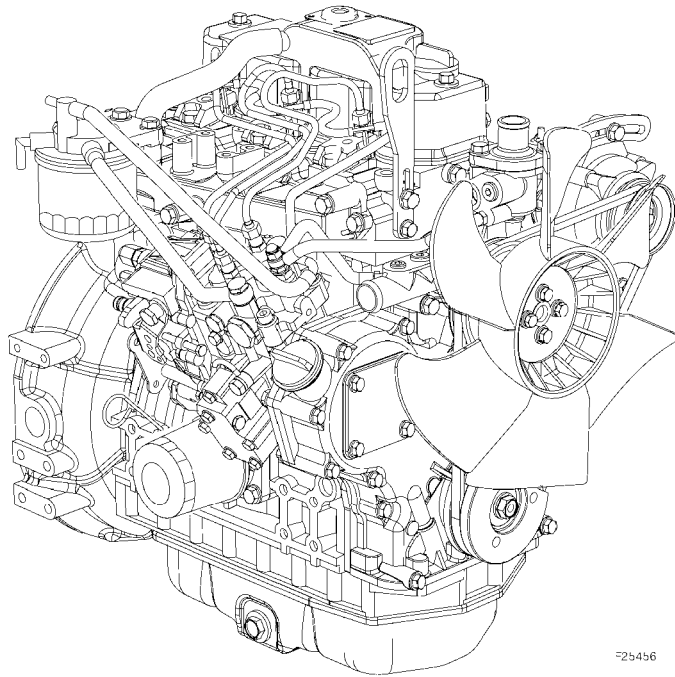

51. ENGINE

725456

3TNV82A
3TNV84(T)_E4TNV84(T)
3TNV88_E4TNV88

4TNV94L
4TNV98
4TNV98T

4TNV106
4TNV106T