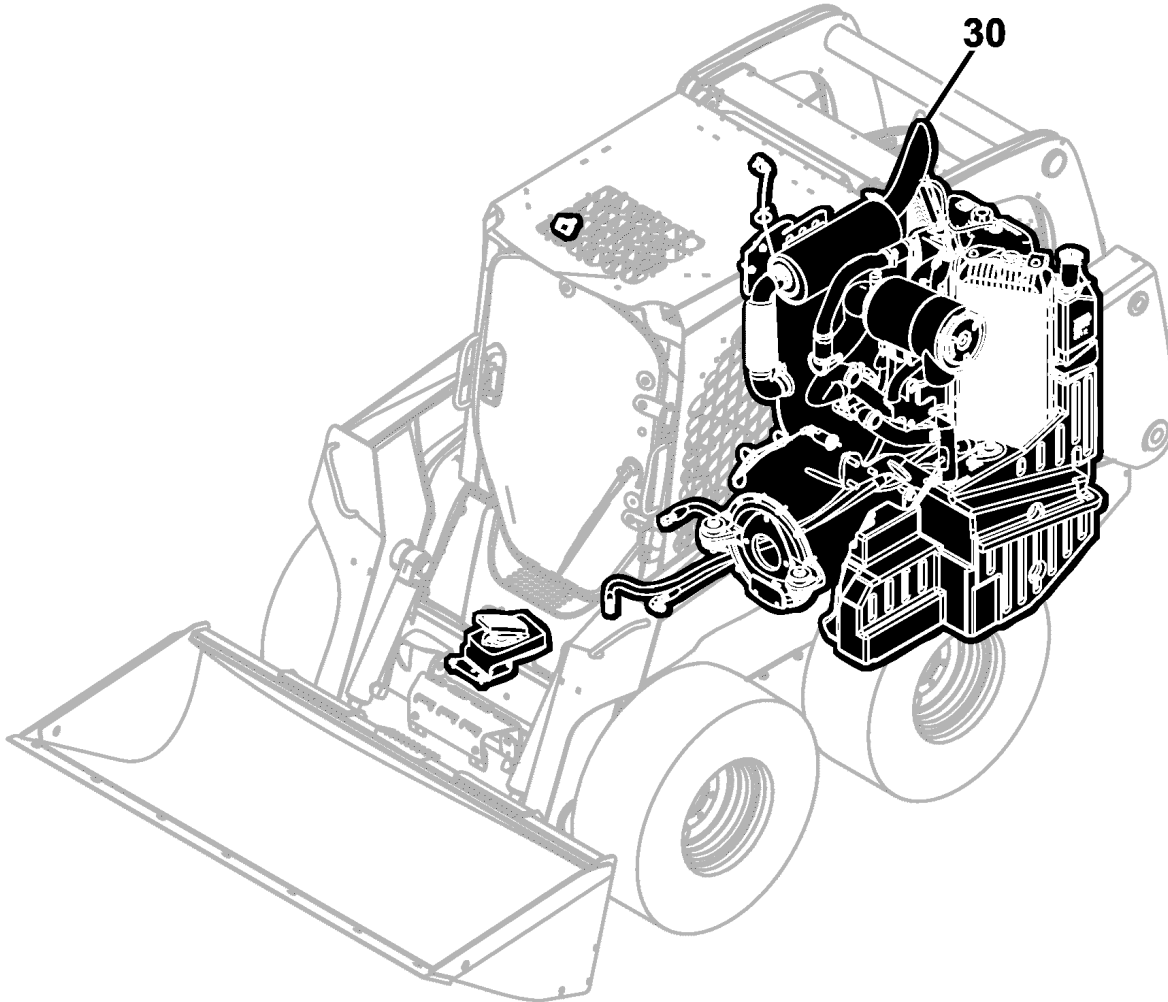

Primary Pictorial Index
Index d'illustrations principal
Основной иллюстрированный указатель
Índice primario de ilustraciones

TX1065389 A.1

TX1065389