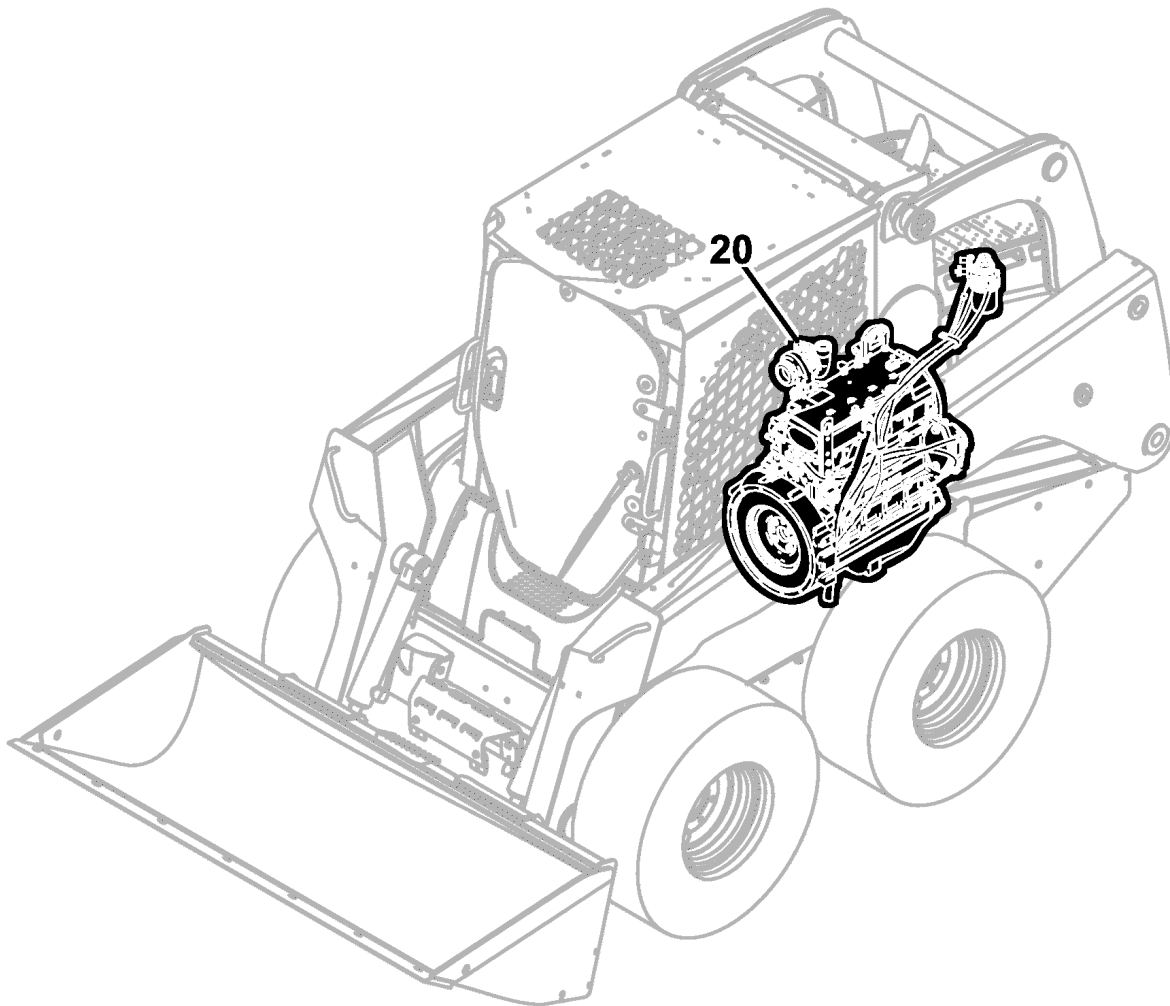

Primary Pictorial Index
Index d'illustrations principal
Основной иллюстрированный указатель
Índice primario de ilustraciones

TX1065386 A.1

TX1065386