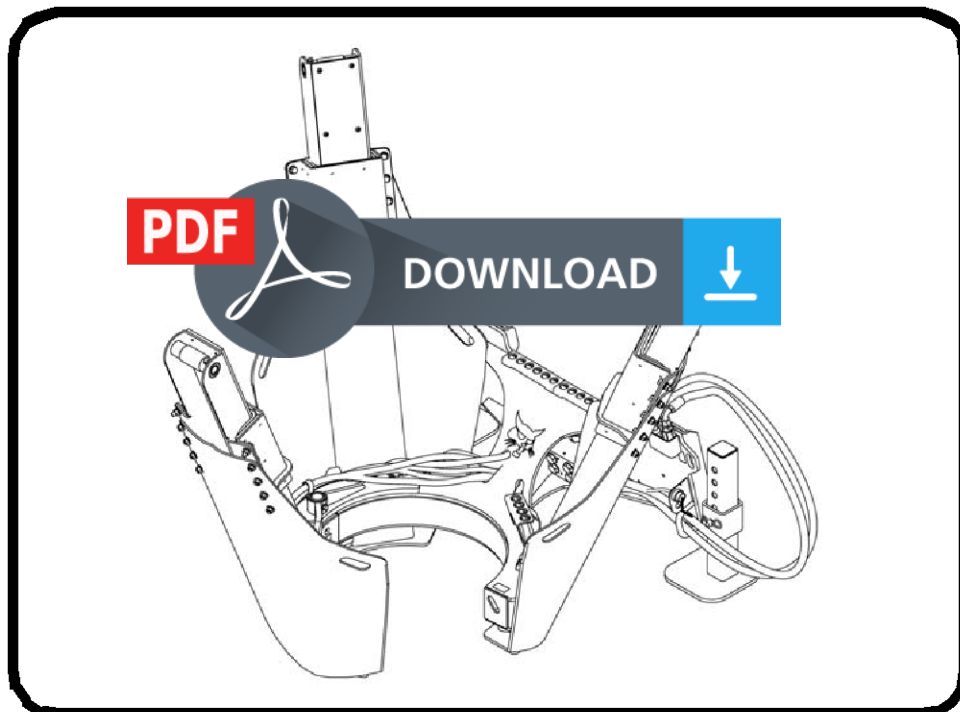

Bobcat®

Service Manual

Tree Spade

TS24T Convertible S/N A9SK00101 & Above
TS24T (Bobcat Only) S/N A9U200101 & Above
TS24M Convertible S/N A9SN00101 & Above
TS24M (Bobcat Only) S/N A9U500101 & Above
TS24C Convertible S/N A9UW00101 & Above
TS24C (Bobcat Only) S/N A9VC00101 & Above
TS28T Convertible S/N A8WG00101 & Above
TS28T (Bobcat Only) S/N A9U800101 & Above
TS28M Convertible S/N A9RT00101 & Above
TS28M (Bobcat Only) S/N A9UB00101 & Above
TS28C Convertible S/N A9V000101 & Above
TS28C (Bobcat Only) S/N A9VE00101 & Above
TS32T Convertible S/N A9TS00101 & Above
TS32T (Bobcat Only) S/N A9UE00101 & Above

TS32M Convertible S/N A9TV00101 & Above
TS32M (Bobcat Only) S/N A9UH00101 & Above
TS32C Convertible S/N A9V300101 & Above
TS32C (Bobcat Only) S/N A9VG00101 & Above
TS36T Convertible S/N A9SA00101 & Above
TS36T (Bobcat Only) S/N A9UL00101 & Above
TS36M Convertible S/N A9TZ00101 & Above
TS36M (Bobcat Only) S/N A9UP00101 & Above
TS36C Convertible S/N A9V600101 & Above
TS36C (Bobcat Only) S/N A9VJ00101 & Above
TS44 Convertible S/N A9SG00101 & Above
TS44 (Bobcat Only) S/N A9UT00101 & Above
TS44C Convertible S/N A9V900101 & Above
TS44C (Bobcat Only) S/N A9VL00101 & Above