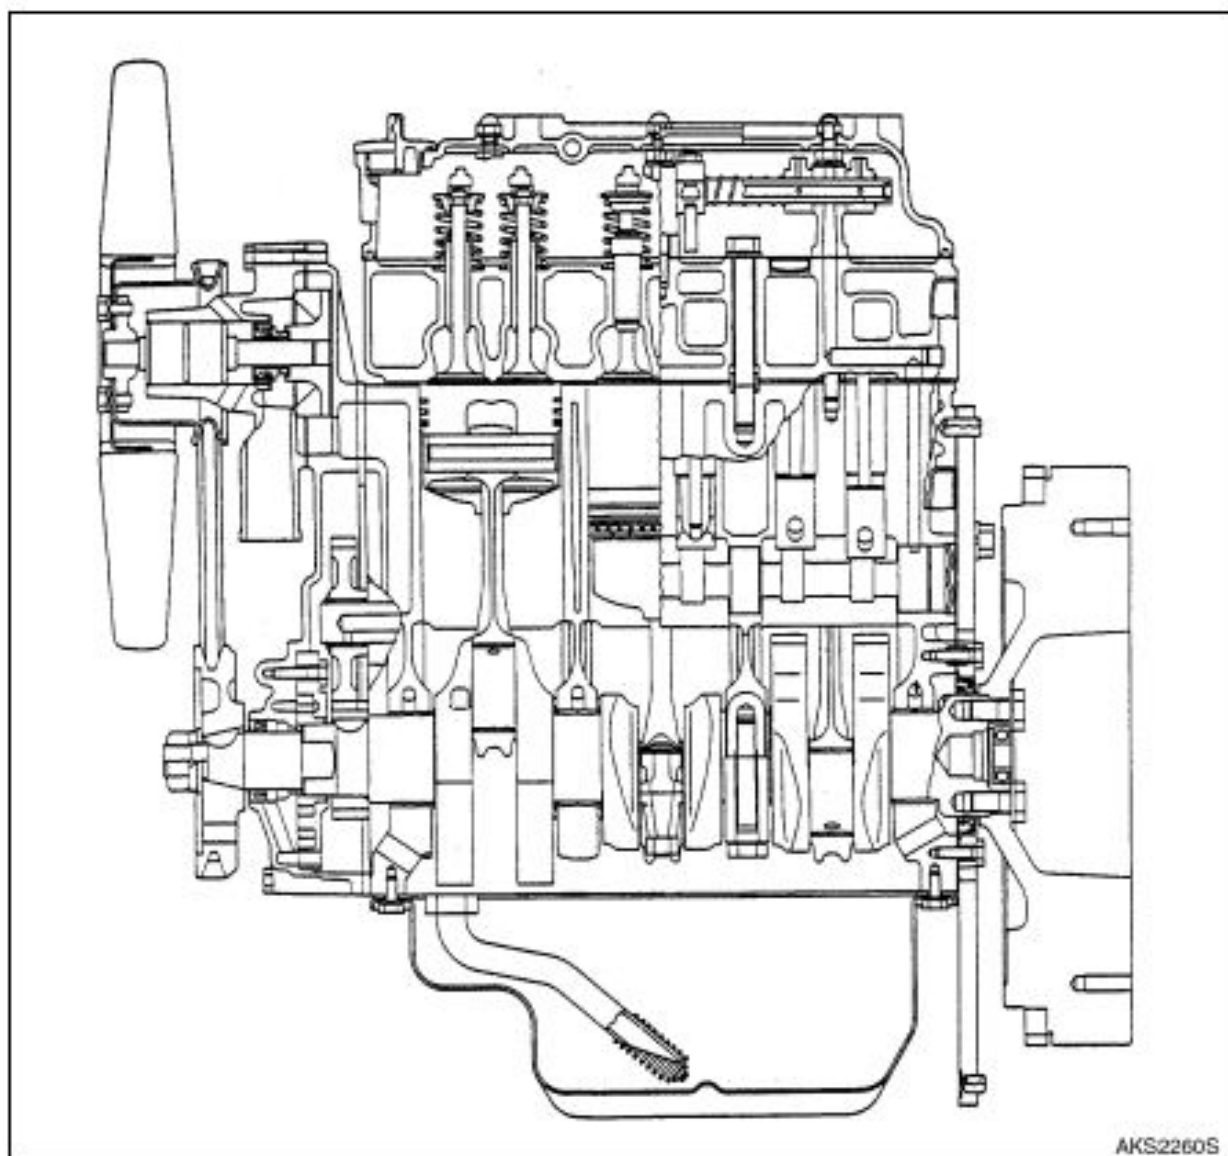

2013 Doosan DX62R-3/DX63-3 Crawled Excavator Service Repair Workshop Manual

Solar 015 PLUS & Solar 018-VT

Shop Manual

K1000237E

Serial Number 30001 and Up

Daewoo reserves the right to improve our products in a continuing process to provide the best possible product to the market place. These improvements can be implemented at any time with no obligation to change materials on previously sold products. It is recommended that consumers periodically contact their distributors for recent documentation on purchased equipment.

FRONT IDLER ROLLER

PARTS LIST

Figure 19

Reference Number	Description
1	Front Idler Assembly
2	Idler
3	Shaft
4	Bearing (BL-207)

Reference Number	Description
5	Retaining Ring
6	Oil Seal
7	Spring Pin
8	Guide

SECTIONAL VIEWS

Longitudinal Section (L3C)

Figure 3

Thank you very much
for your reading.
Please click here
to get more information.