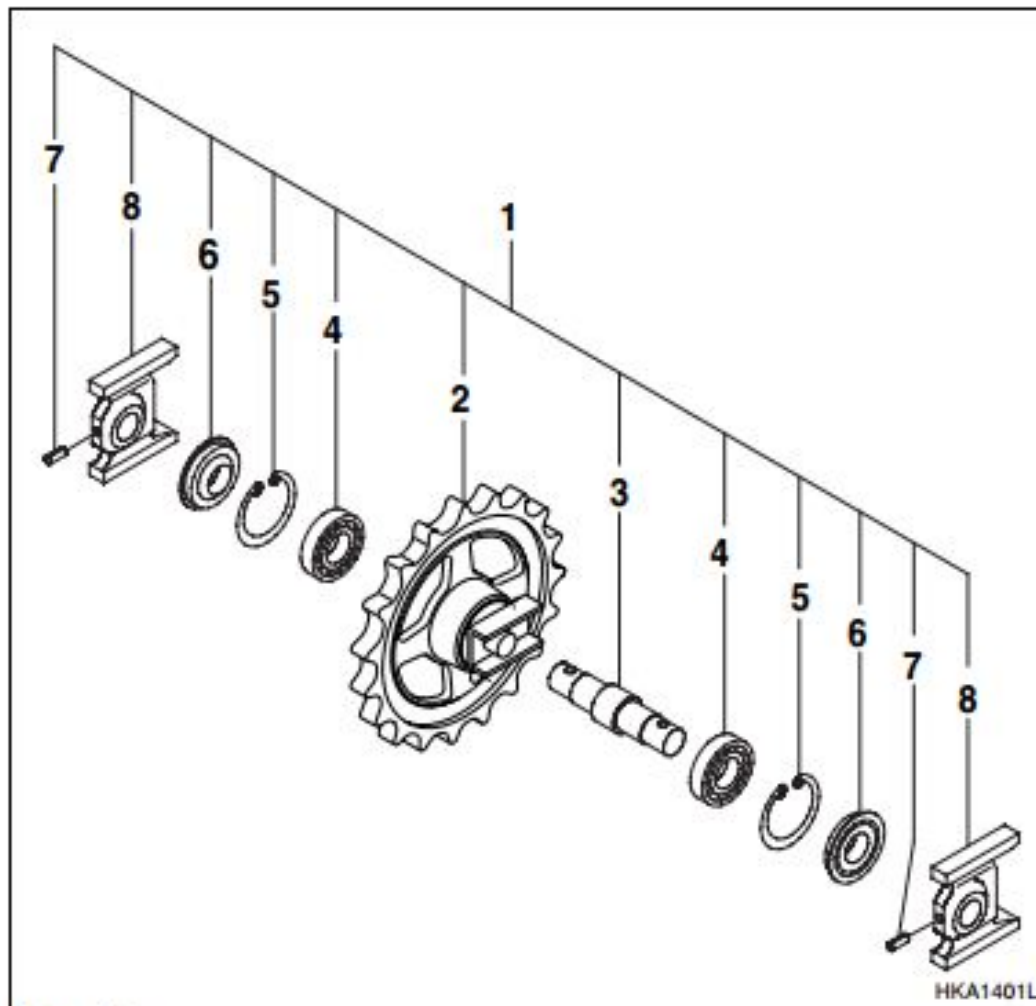

FRONT IDLER ROLLER

PARTS LIST

Figure 19

Reference Number	Description
1	Front Idler Assembly
2	Idler
3	Shaft
4	Bearing (BL-207)

Reference Number	Description
5	Retaining Ring
6	Oil Seal
7	Spring Pin
8	Guide

SECTIONAL VIEWS

Longitudinal Section (L3C)

Figure 3

Thank you very much
for your reading.
Please click here
to get more information.