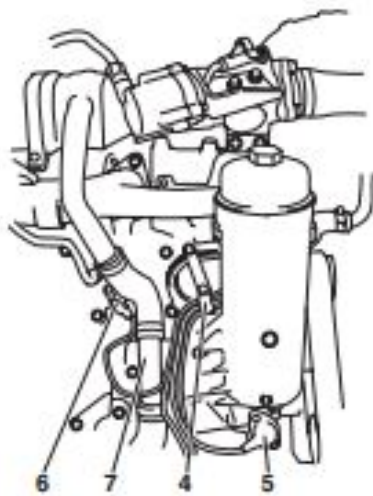

Figure 319

WL1400048

5. Install the clamp of the turbocharger cable harness (4).
6. Install the oil pressure sensor (5) and the coolant temperature sensor (6).
7. Install the hose and coolant pipe (7) on the water-cooled EGR cooler.
8. Install the turbocharger.
9. Fill and bleed the cooling system.