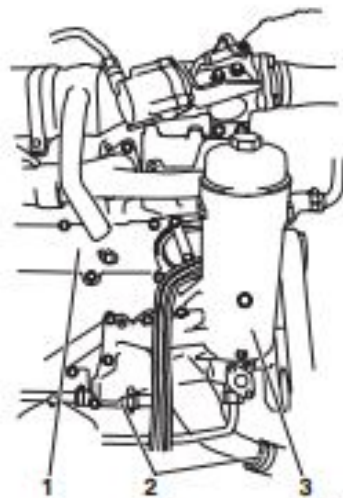

FG020466

Figure 291

IMPORTANT

After removing the intermediate gear, neither the camshaft nor the crankshaft must be rotated. This can cause pistons and valves to collide and be damaged.

Installing the Oil Cooler

1. Clean the gasket faces on the cylinder block and oil cooler cover.
2. Install the oil cooler cover (1) with a new gasket.
3. Install the lower coolant hose (2).
4. Install the oil filter housing (3) with a new gasket and new oil filter.

Figure 319

WL1400048

5. Install the clamp of the turbocharger cable harness (4).
6. Install the oil pressure sensor (5) and the coolant temperature sensor (6).
7. Install the hose and coolant pipe (7) on the water-cooled EGR cooler.
8. Install the turbocharger.
9. Fill and bleed the cooling system.