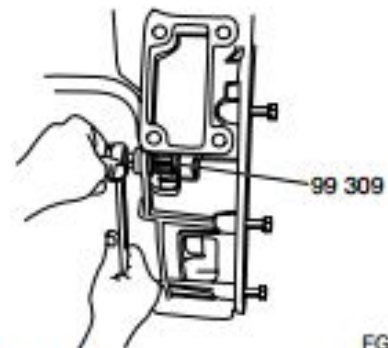

950106-01236E

October 2014

5. Remove camshaft gear.

FG020465

Figure 289

Installing the Camshaft Gear

1. Install the intermediate gear as described in the work description Installing the intermediate gear on page -156.
2. Install the camshaft gear and tighten the screws.
3. Install the flywheel housing according to the section Installing the flywheel housing.
4. Install the flywheel according to the section Installing the flywheel.

FG020466

Figure 290

Removing the Crankshaft Gear

1. Turn the crankshaft so cylinder number 1 is close to TDC. Use tool 99 309 and a locking bar on the flywheel starter gear.
2. Remove flywheel according to the work description removing the flywheel.
3. Remove flywheel housing according to the work description removing the flywheel housing.
4. Remove intermediate gear.

FG020466

Figure 291

IMPORTANT

After removing the intermediate gear, neither the camshaft nor the crankshaft must be rotated. This can cause pistons and valves to collide and be damaged.

Installing the Oil Cooler