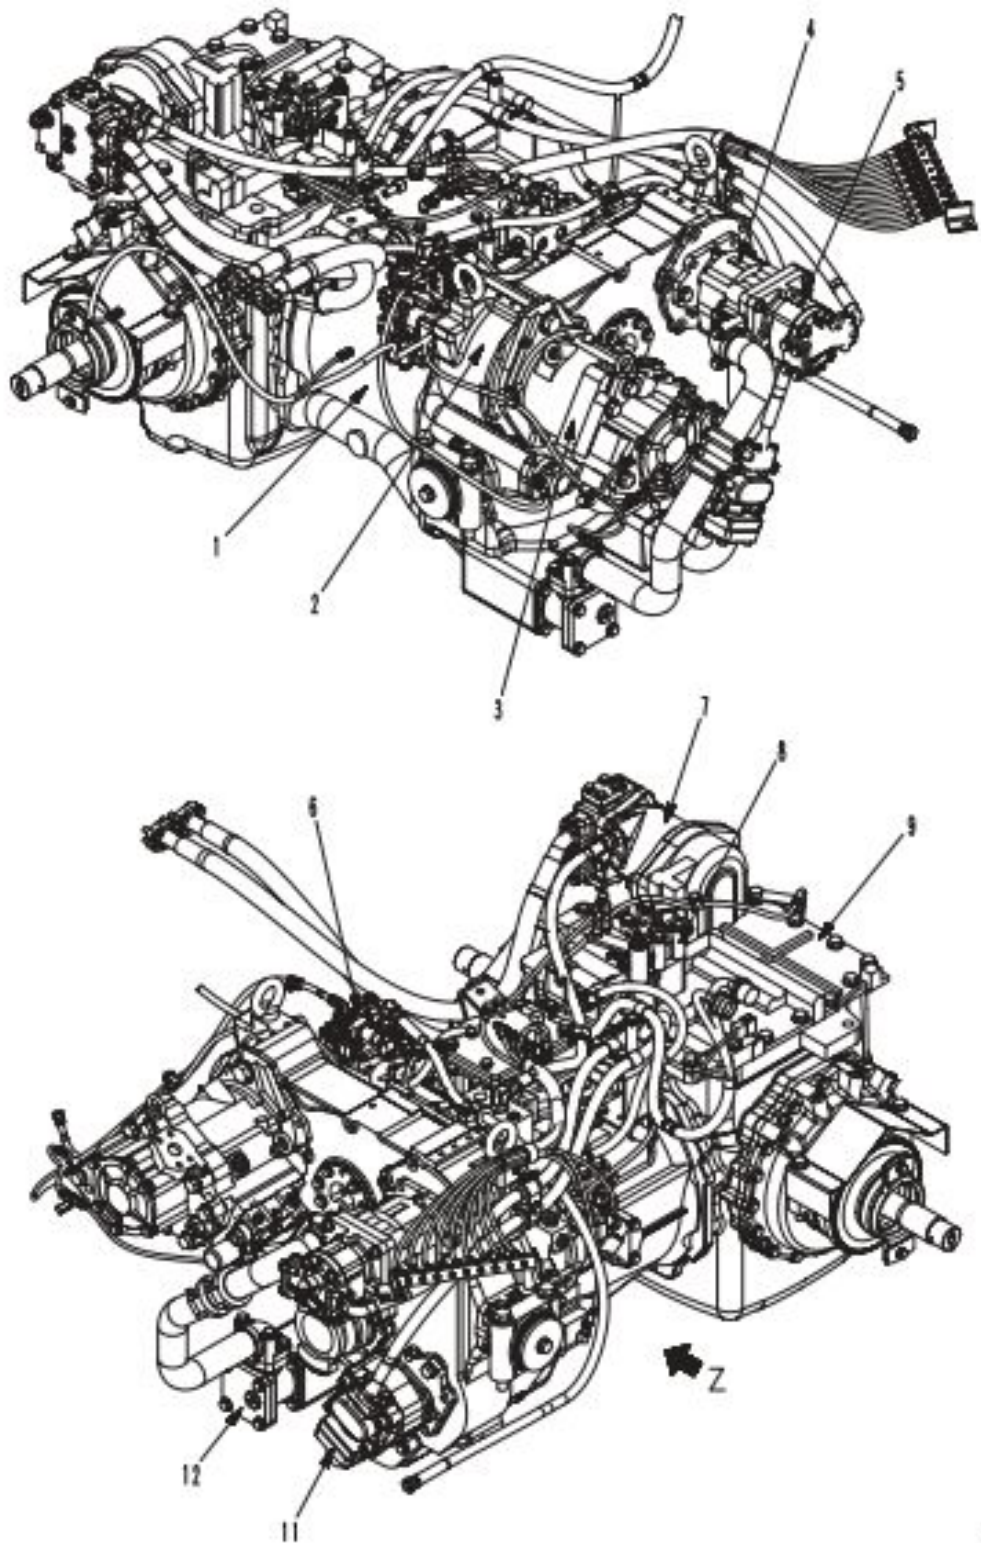

KOMATSU D85EX-15,D85PX-15 Bulldozer Service Repair Workshop Manual

SHOP MANUAL

KOMATSU

D85EX-15

D85PX-15

MACHINE MODEL

SERIAL NUMBER

D85EX-15

10001 and up

D85PX-15

1001 and up

- This shop manual may contain attachments and optional equipment that are not available in your area. Please consult your local Komatsu distributor for those items you may require. Materials and specifications are subject to change without notice.
- D85EX, PX-15 mount the SA6D125E-3 engine.
For details of the engine, see the 125-3 Series Engine Shop Manual.

CONTENTS

	No. of page
01 GENERAL	01-1
10 STRUCTURE, FUNCTION AND MAINTENANCE STANDARD	10-1
20 TESTING AND ADJUSTING	20-1
30 DISASSEMBLY AND ASSEMBLY	30-1
90 OTHERS	90-1

OVERALL DRAWING OF POWER TRAIN UNIT