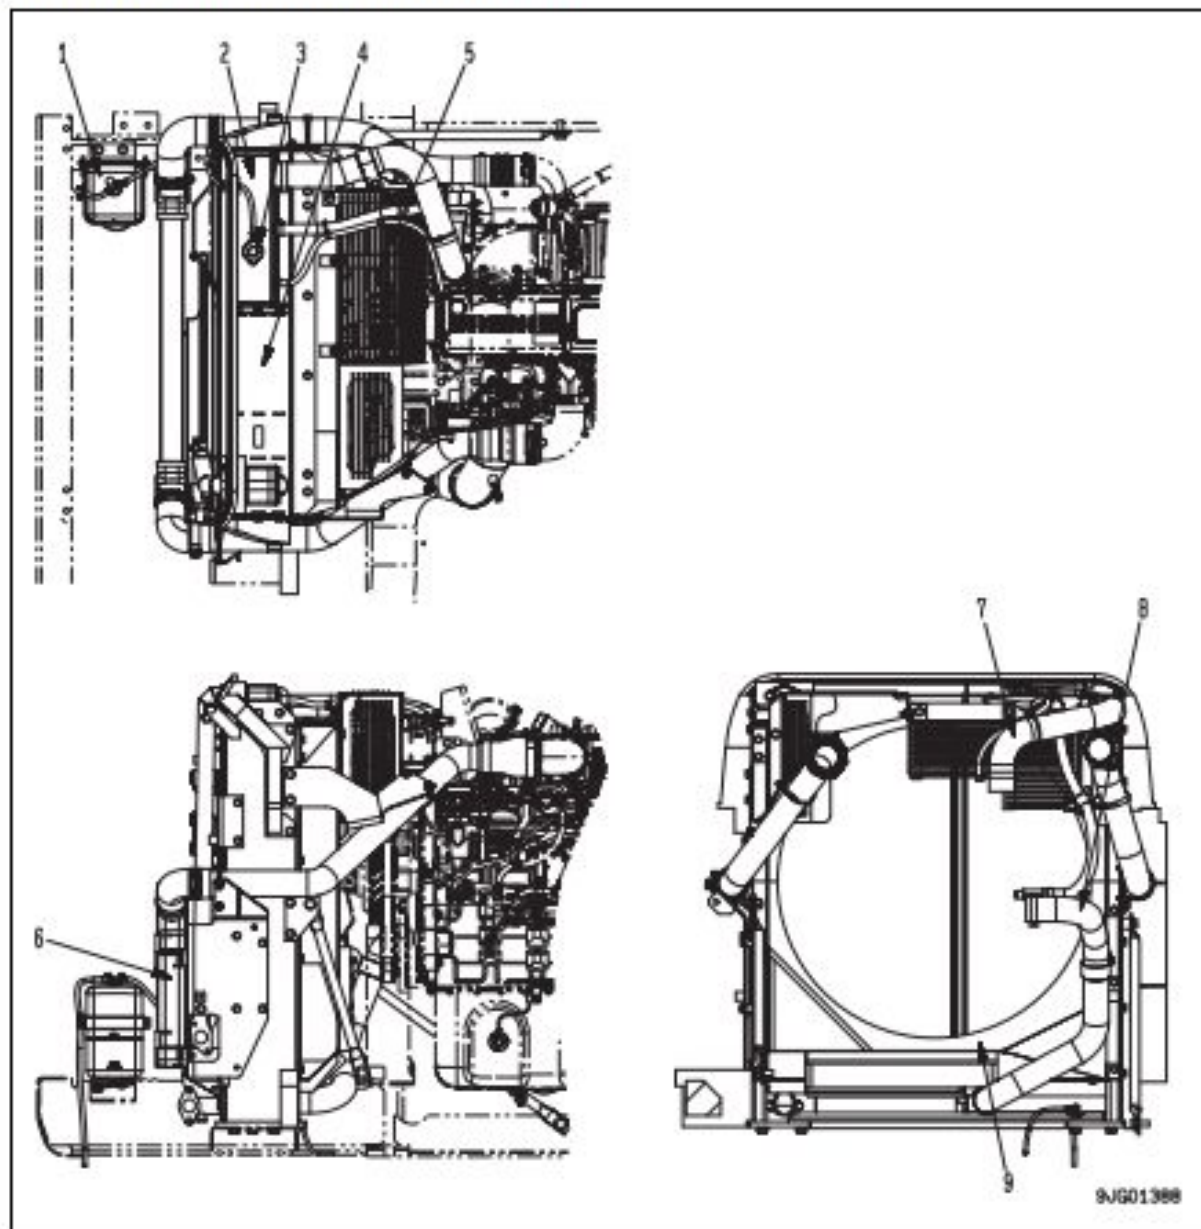

KOMATSU Galeo BR380JG-1E0 Mobile Crusher Service Repair Workshop Manual

Shop Manual

HYDRAULIC
EXCAVATOR

GALEO

PC340LC-7
PC340NLC-7

SERIAL NUMBERS PC340LC-7E0 K45001 and up
PC340NLC-7E0 K45001

KOMATSU

HYDRAULIC EXCAVATOR

PC340LC-7 PC340NLC-7

Machine model	Serial number
PC340LC-7E0	K45001 and up
PC340NLC-7E0	K45001 and up

00 Index and foreword

Index

Organization list of the shop manual.....	2
Table of contents	4

Radiator, oil cooler and aftercooler

1. Reservoir tank
2. Radiator
3. Radiator cap
4. Oil cooler
5. Guard

6. Aftercooler
7. Radiator inlet hose
8. Radiator outlet hose
9. Shroud

Specifications

Radiator: Aluminum wave type, 4th row
 Oil cooler: CF40-1