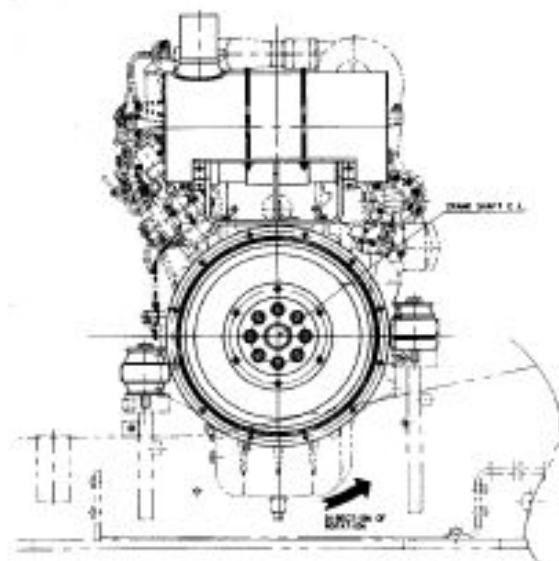

ENIGNE RELATED PARTS

A-A

B-B