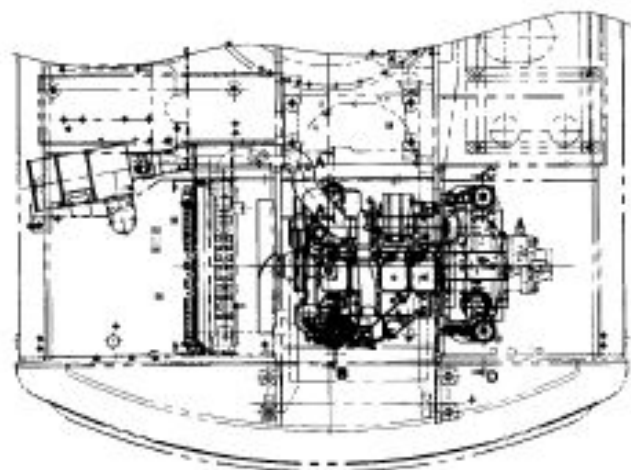

ENIGNE RELATED PARTS

A-A

B-B