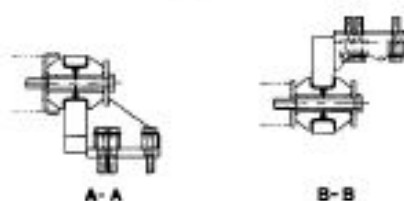

ENIGNE RELATED PARTS

A-A

B-B