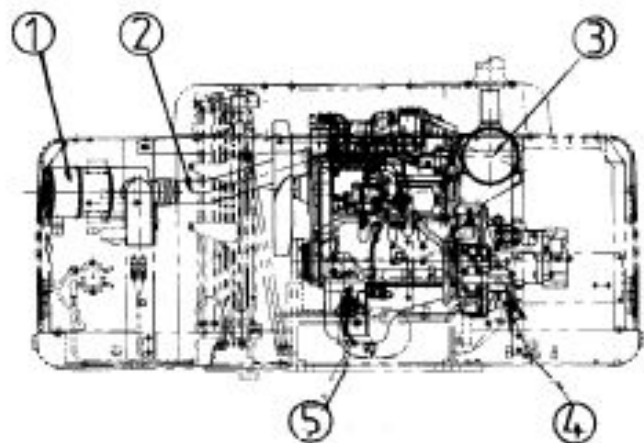

KOMATSU PW130ES-6K Hydraulic Excavator Service Repair Workshop Manual

SHOP MANUAL

KOMATSU

PW130ES-6K

MACHINE MODEL

SERIAL NUMBER

PW130ES-6K
PW130ES-6K

K32001 and up
K34001 and up

CONTENTS

	No. of page
10	STRUCTURE AND FUNCTION..... 10-1
20	TESTING AND ADJUSTING 20-1
30	DISASSEMBLY AND ASSEMBLY 30-1
40	MAINTENANCE STANDARD..... 40-1

ENIGNE RELATED PARTS

A-A

B-B

C-C

D-D

1. Air cleaner
2. Intake hose
3. Muffler
4. Rear engine mount
5. Front engine mount