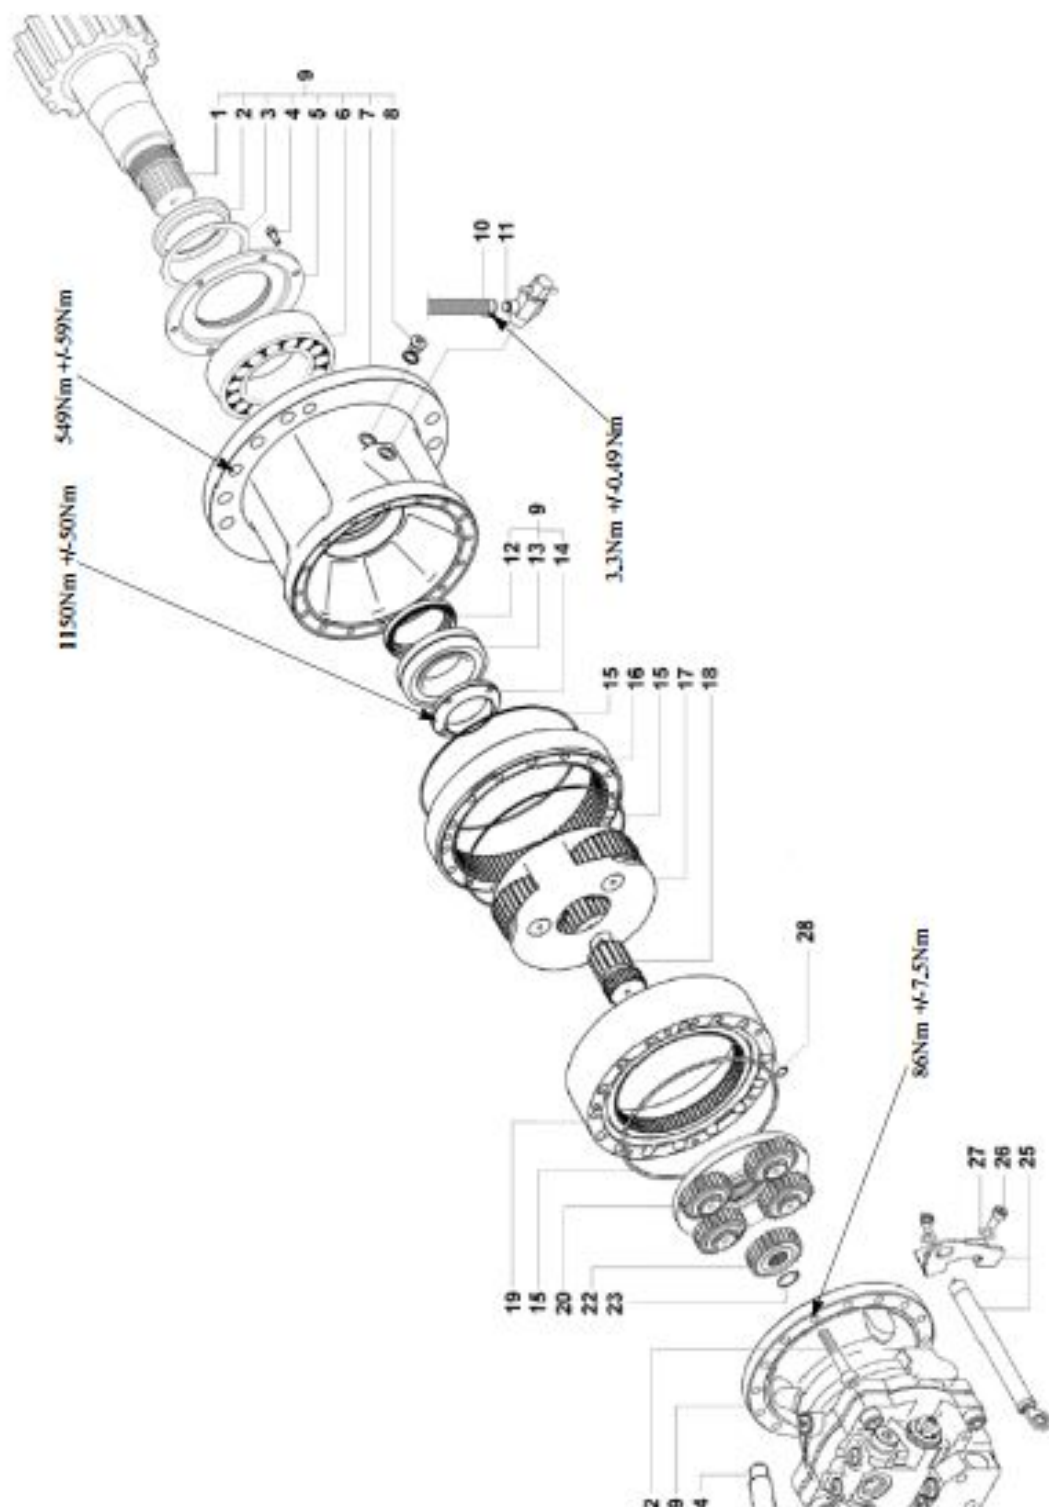

# PW160-7K

MACHINE MODEL  
**PW160-7K**

SERIAL NUMBER  
**K40001 AND UP**

- This shop manual may contain attachments and optional equipment that are not available in your area. Please consult your local Komatsu distributor for those items you may require. Materials and specifications are subject to change without notice.
- PW160-7K mount the SAA4D102E-2 engine. For details of the engine, see the 102 Series Engine Shop Manual.

# CONTENTS

	No. of page
<b>01 GENERAL .....</b>	<b>01-1</b>
<b>10 STRUCTURE, FUNCTION AND MAINTENANCE STANDARD .....</b>	<b>10-1</b>
<b>20 TESTING AND ADJUSTING .....</b>	<b>20-1</b>
<b>30 DISASSEMBLY AND ASSEMBLY .....</b>	<b>30-1</b>
<b>90 OTHERS .....</b>	<b>90-1</b>