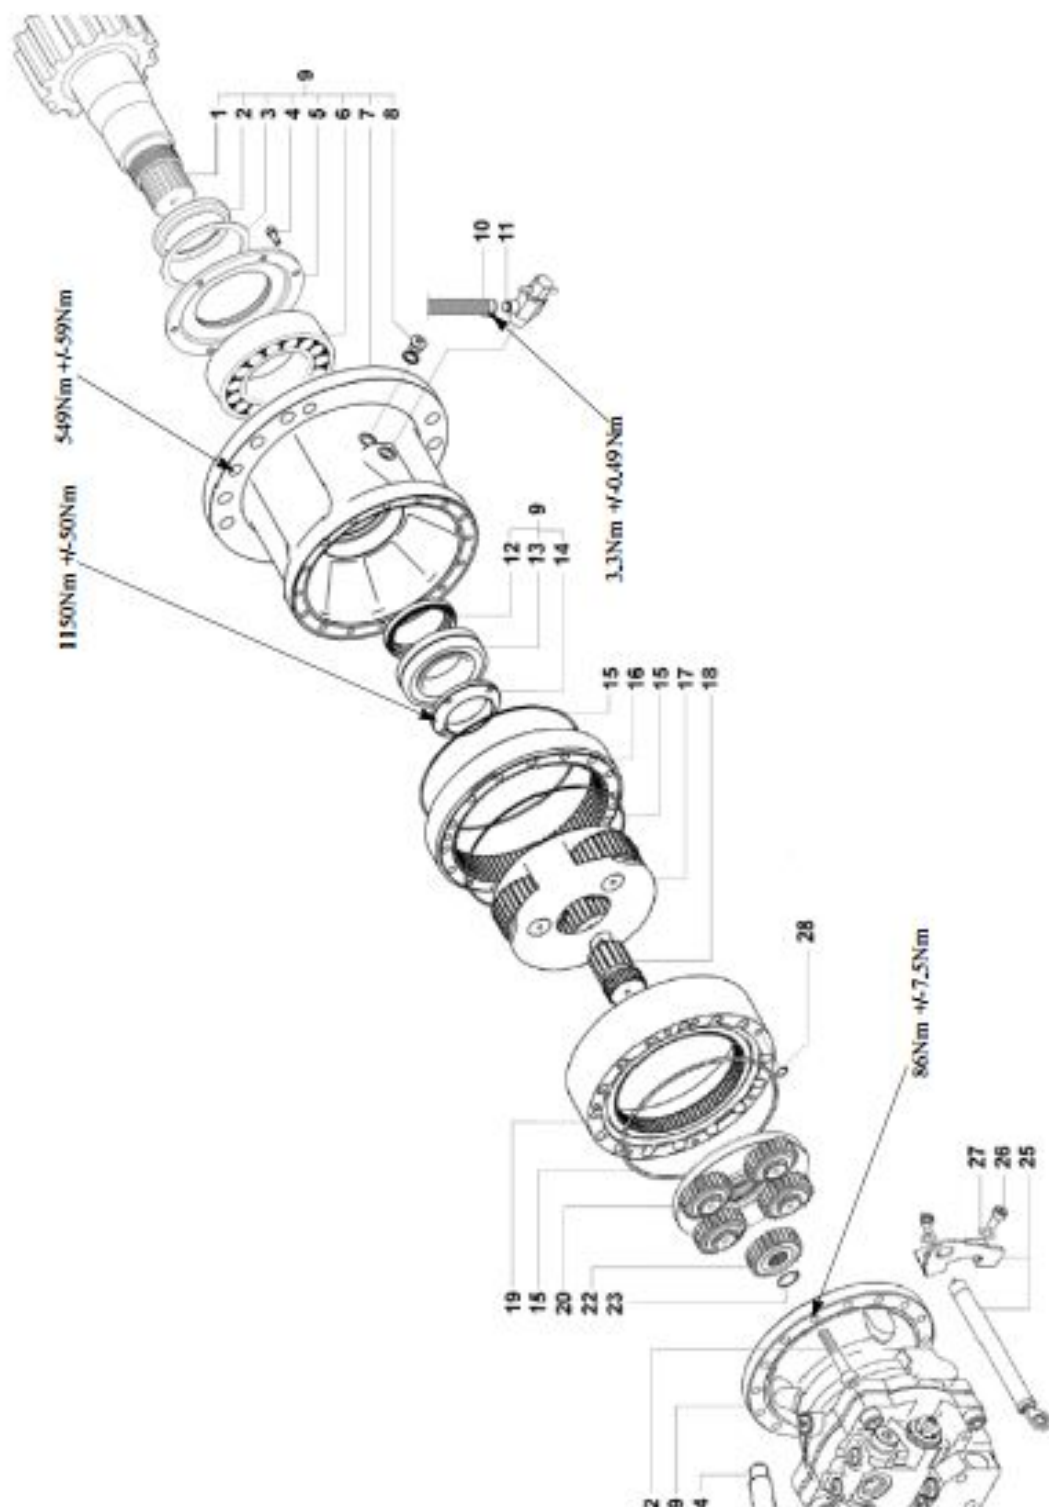

PDF  **DOWNLOAD** 

SHOP MANUAL

KOMATSU

PW160-7K

MACHINE MODEL
PW160-7K

SERIAL NUMBER
K40001 AND UP

- This shop manual may contain attachments and optional equipment that are not available in your area. Please consult your local Komatsu distributor for those items you may require. Materials and specifications are subject to change without notice.
- PW160-7K mount the SAA4D102E-2 engine. For details of the engine, see the 102 Series Engine Shop Manual.

CONTENTS

	No. of page
01 GENERAL	01-1
10 STRUCTURE, FUNCTION AND MAINTENANCE STANDARD	10-1
20 TESTING AND ADJUSTING	20-1
30 DISASSEMBLY AND ASSEMBLY	30-1
90 OTHERS	90-1

Thank you very much
for your reading.
Please click here
to get more information.