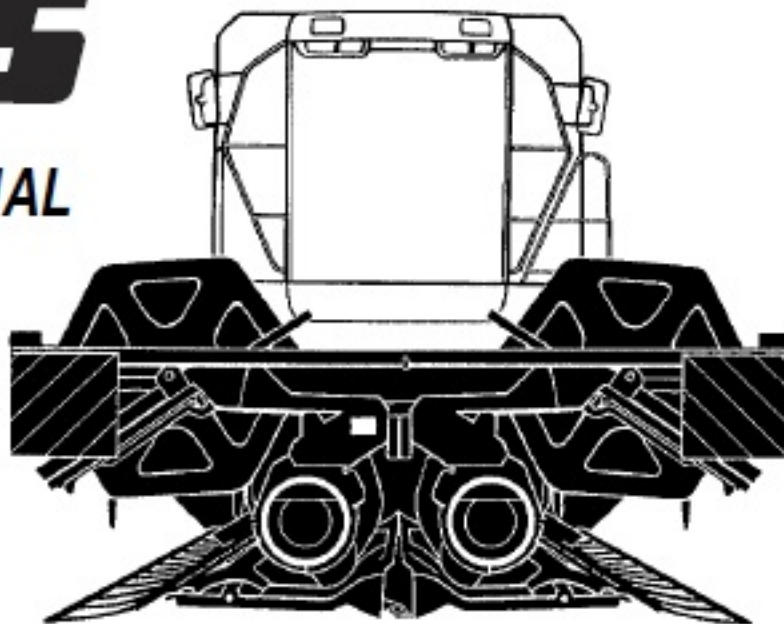

CLAAS

REPAIR MANUAL

FOLDING CUTTERBAR
4.50 m – 5.40 m
LEXION