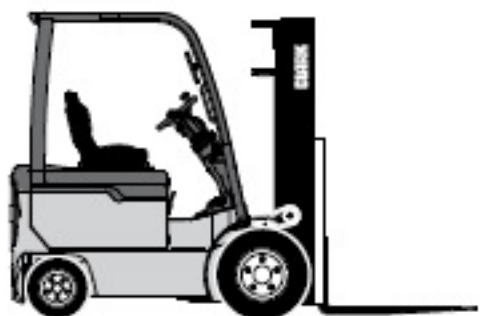

SERVICE MANUAL

EPX 20/22/25/30/32i

Rated Capacity : 2000-3200kg