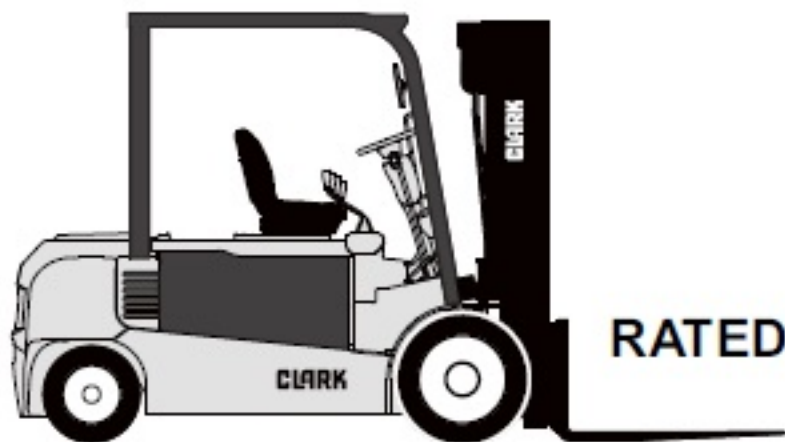

SERVICE MANUAL

GEX 40/45/50

RATED CAPACITY : 4000~4990kg